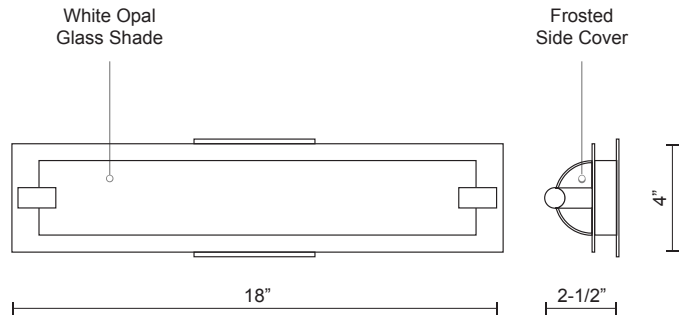

LIGHTHOUSE VL0118

VANITY

PROJECT

DESCRIPTION

Single lamp vanity with white opal glass cylinder and frosted side covers, metal details available in brushed nickel or chrome finish. Equipped with our powerful 120V AC LED technology. Available in three different sizes see series for full details.

VL0118-CH
Chrome

VL0118-BN
Brushed Nickel

VL0118-BK
Black

SPECIFICATION DETAILS

* For custom options, consult factory for details.

Fixture Dimensions	W18" x H4" x E2-1/2"
Light Source	LED
Wattage	20W
Total Lumens	1600lm
Delivered Lumens	CH-1101lm
Voltage	120V
Color Temperature	3000K
CRI (Ra)	>90
Optional Color Temps	2700K - 5000K Available, Minimum Order Quantities Apply
LED Rated Life	50,000 hours
Dimming	100% - 10%, ELV Dimmer (Not Included)
Glass Details	White Opal Glass
Location	Damp
Warranty	5 Years
ADA Compliant	Yes
Canopy Dimensions	W4-3/8" x H4-3/8" x E1/8"