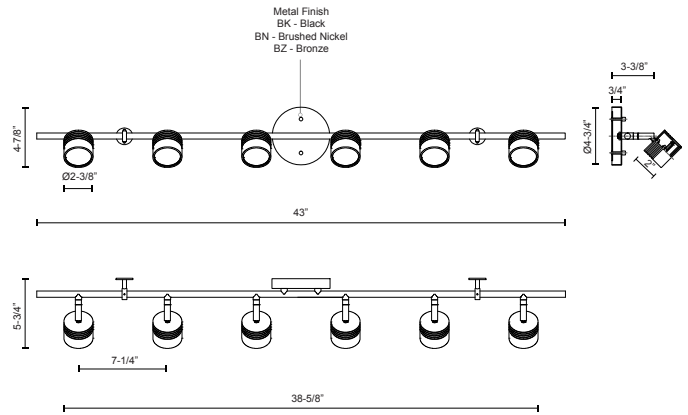

**LYRA**  
**TR10044**  
TRACK

PROJECT

**DESCRIPTION**

Modern LED fixed track fixture with six die cast aluminum heads and frosted glass diffusers. Each head rotates horizontally 360 degrees and pivots vertically 90 degrees allowing the lights to be directed to any desired angle. Metal finishes available in fine brushed nickel or enriched deep bronze and is equipped with our powerful 120V AC LED technology. Available in single, three and four head fixtures see series for full details.

TR10044-BN  
Brushed Nickel

TR10044-BK  
Black

TR10044-BZ  
Bronze

**SPECIFICATION DETAILS**

\* For custom options, consult factory for details.

<b>Fixture Dimensions</b>	L43" x W4-7/8" x H5-3/4"
<b>Light Source</b>	LED
<b>Wattage</b>	30W
<b>Total Lumens</b>	2400lm
<b>Delivered Lumens</b>	BN-1800lm; BZ-1520lm;
<b>Voltage</b>	120V
<b>Color Temperature</b>	3000K
<b>CRI (Ra)</b>	>90
<b>Optional Color Temps</b>	2700K - 5000K Available, Minimum Order Quantities Apply
<b>LED Rated Life</b>	50,000 hours
<b>Dimming</b>	100% - 10%, ELV Dimmer (Not Included)
<b>Diffuser Details</b>	Frosted Glass Diffuser
<b>Location</b>	Dry
<b>Warranty</b>	5 Years
<b>Canopy Dimensions</b>	D4-3/4" x H3/4"