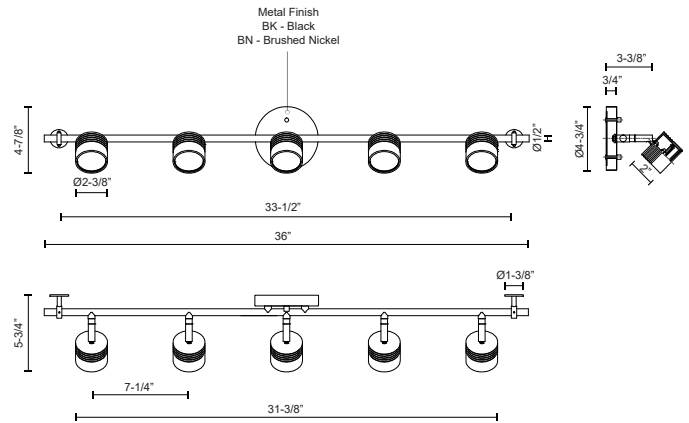

LYRA
TR10036
TRACK

PROJECT

DESCRIPTION

Modern LED fixed track fixture with five die cast aluminum heads and frosted glass diffusers. Each head rotates horizontally 360 degrees and pivots vertically 90 degrees allowing the lights to be directed to any desired angle. Metal finishes available in fine brushed nickel or enriched black and is equipped with our powerful 120V AC LED technology. Available in single, three and four head fixtures see series for full details.

TR10036-BN
Brushed Nickel

TR10036-BK
Black

SPECIFICATION DETAILS

* For custom options, consult factory for details.

Fixture Dimensions	L36" x W4-7/8" x H5-3/4"
Light Source	LED
Wattage	25W
Total Lumens	2000lm
Delivered Lumens	BN-1500lm; BZ-1250lm;
Voltage	120V
Color Temperature	3000K
CRI (Ra)	>90
Optional Color Temps	2700K - 5000K Available, Minimum Order Quantities Apply
LED Rated Life	50,000 hours
Dimming	100% - 10%, ELV Dimmer (Not Included)
Diffuser Details	Frosted Glass Diffuser
Location	Dry
Warranty	5 Years
Canopy Dimensions	D4-3/4" x H3/4"