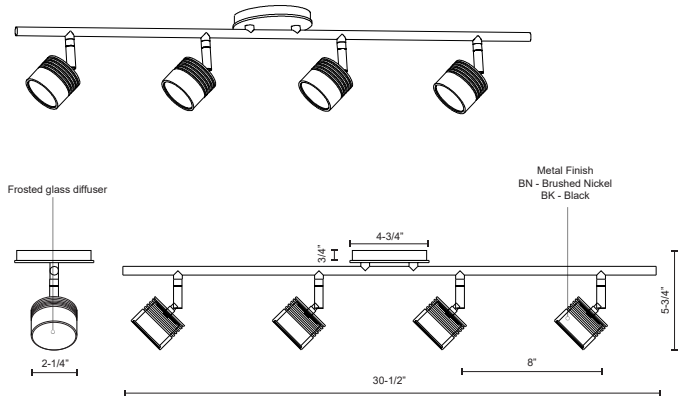

**LYRA**  
**TR10031**  
TRACK

PROJECT

**DESCRIPTION**

Modern LED fixed track fixture with four die cast aluminum heads and frosted glass diffusers. Each head rotates horizontally 360 degrees and pivots vertically 90 degrees allowing the lights to be directed to any desired angle. Metal finishes available in fine brushed nickel or black and is equipped with our powerful 120V AC LED technology. Available in single, two and three head fixtures see series for full details.

TR10031-BN  
Brushed Nickel

TR10031-BK  
Black

**SPECIFICATION DETAILS**

\* For custom options, consult factory for details.

|                             |   |
|-----------------------------|---|
| <b>Fixture Dimensions</b>   | L30-1/2" x W4-7/8" x H5-3/4"                            |
| <b>Light Source</b>         | LED   |
| <b>Wattage</b>              | 20W   |
| <b>Total Lumens</b>         | 1600lm  |
| <b>Delivered Lumens</b>     | BN-1200lm   |
| <b>Voltage</b>              | 120V  |
| <b>Color Temperature</b>    | 3000K   |
| <b>CRI (Ra)</b>             | >90   |
| <b>Optional Color Temps</b> | 2700K - 5000K Available, Minimum Order Quantities Apply |
| <b>LED Rated Life</b>       | 50,000 hours  |
| <b>Dimming</b>              | 100% - 10%, ELV Dimmer (Not Included)                   |
| <b>Diffuser Details</b>     | Frosted Glass Diffuser                                  |
| <b>Location</b>             | Dry   |
| <b>Warranty</b>             | 5 Years   |
| <b>Canopy Dimensions</b>    | D4-3/4" x H3/4"   |