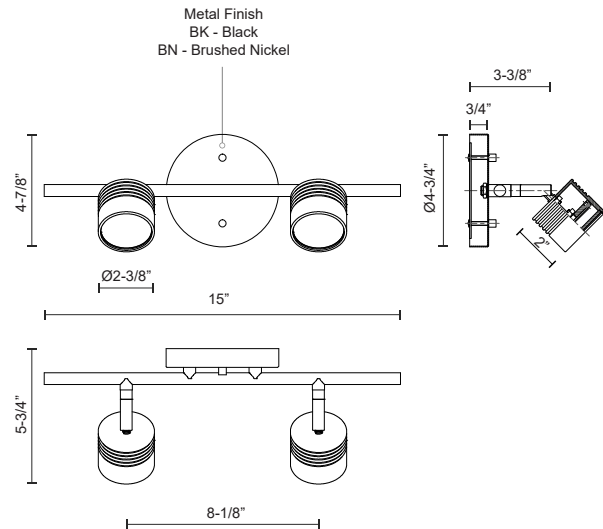

**LYRA**  
**TR10015**  
TRACK

PROJECT

**DESCRIPTION**

Modern LED fixed track fixture with two die cast aluminum heads and frosted glass diffusers. Each head rotates horizontally 360 degrees and pivots vertically 90 degrees allowing the lights to be directed to any desired angle. Metal finishes available in fine brushed nickel or black and is equipped with our powerful 120V AC LED technology. Available in single, three and four head fixtures see series for full details.

TR10015-BK  
Black

TR10015-BN  
Brushed Nickel

**SPECIFICATION DETAILS**

\* For custom options, consult factory for details.

<b>Fixture Dimensions</b>	L15" x W4-7/8" x H5-3/4"
<b>Light Source</b>	LED
<b>Wattage</b>	10W
<b>Total Lumens</b>	800lm
<b>Delivered Lumens</b>	BN-600lm
<b>Voltage</b>	120V
<b>Color Temperature</b>	3000K
<b>CRI (Ra)</b>	>90
<b>Optional Color Temps</b>	2700K - 5000K Available, Minimum Order Quantities Apply
<b>LED Rated Life</b>	50,000 hours
<b>Dimming</b>	100% - 10%, ELV Dimmer (Not Included)
<b>Diffuser Details</b>	Frosted Glass Diffuser
<b>Location</b>	Dry
<b>Warranty</b>	5 Years
<b>Canopy Dimensions</b>	D4-3/4" x H3/4"