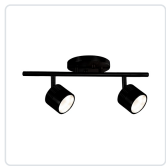

**LYRA**  
**TR10015**  
TRACK

PROJECT

**DESCRIPTION**

Modern LED fixed track fixture with two die cast aluminum heads and frosted glass diffusers. Each head rotates horizontally 360 degrees and pivots vertically 90 degrees allowing the lights to be directed to any desired angle. Metal finishes available in fine brushed nickel or black and is equipped with our powerful 120V AC LED technology. Available in single, three and four head fixtures see series for full details.

TR10015-BK  
Black

TR10015-BN  
Brushed Nickel

**SPECIFICATION DETAILS**

\* For custom options, consult factory for details.

<b>Fixture Dimensions</b>	L15" x W4-7/8" x H5-3/4"
<b>Light Source</b>	LED
<b>Wattage</b>	10W
<b>Total Lumens</b>	800lm
<b>Delivered Lumens</b>	BN-600lm
<b>Voltage</b>	120V
<b>Color Temperature</b>	3000K
<b>CRI (Ra)</b>	>90
<b>Optional Color Temps</b>	2700K - 5000K Available, Minimum Order Quantities Apply
<b>LED Rated Life</b>	50,000 hours
<b>Dimming</b>	100% - 10%, ELV Dimmer (Not Included)
<b>Diffuser Details</b>	Frosted Glass Diffuser
<b>Location</b>	Dry
<b>Warranty</b>	5 Years
<b>Canopy Dimensions</b>	D4-3/4" x H3/4"