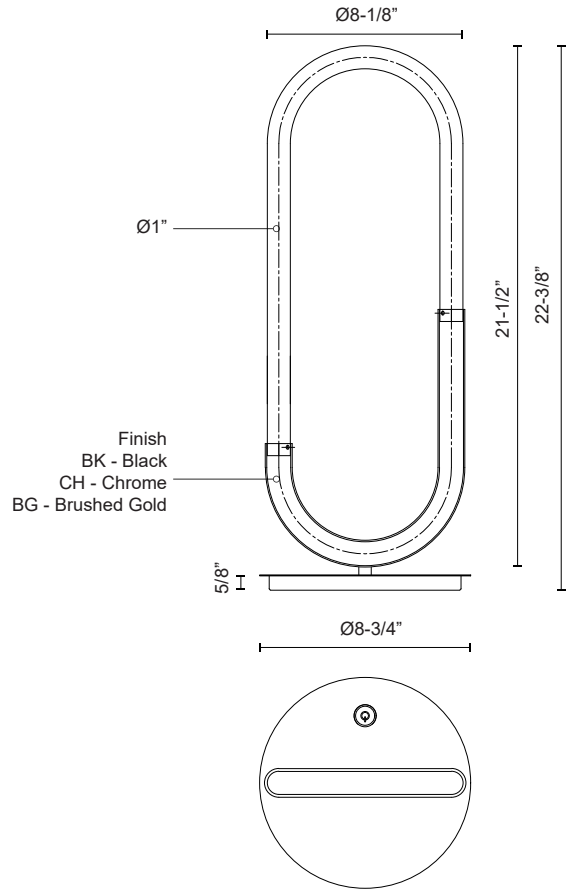

HURON
TL95121
TABLE LAMPS

PROJECT

TL95121-BG
Brushed Gold

TL95121-BK
Black

TL95121-CH
Chrome

SPECIFICATION DETAILS

Fixture Dimensions	D8-3/4" x H22-3/8"
Light Source	LED with DC Driver
Wattage	11W
Total Lumens	850lm
Delivered Lumens	BG-702lm*
Voltage	120V
Color Temperature	3000K
CRI (Ra)	90CRI
Optional Color Temps	2700K - 5000K Available, Minimum Order Quantities Apply
LED Rated Life	50,000 hours
Dimming	100% - 10%, Touch dimmer
Diffuser Details	Frosted acrylic diffuser
Wire Length	84"
Wire Type	BG, BK - Black Driver and Wire
Location	Dry
Illumination Direction	Omni-directional
Base Dimensions	D8-3/4" x H3/4"
Paint Finish	BG01; BK01; CH01;

* For custom options, consult factory for details.

* For warranty information, please visit www.kuzcolighting.com/warranty

DESCRIPTION

Steel base with die-cast aluminum body, acrylic frosted tube, matte powder-coated or plated finish