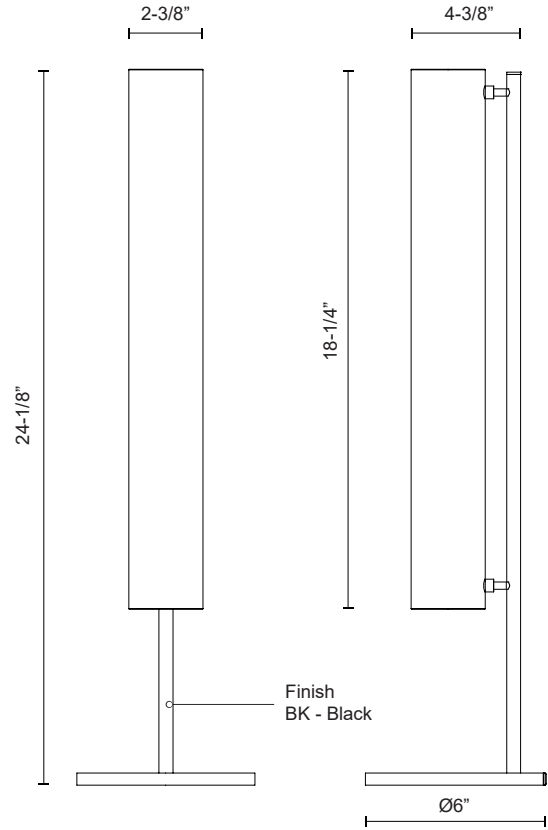

GRAMERCY TL70124

LAMPS

PROJECT

DESCRIPTION

Frosted glass cylinders, are composed around an aluminum die-cast body, emitting an even 360 Degrees glow of ambient light. The Gramercy standing fixtures feature a touch dimmer and a black finish

SPECIFICATION DETAILS

* For custom options, consult factory for details.

| | |
|-----------------------------|---|
| Fixture Dimensions | D6" x H24-1/8" |
| Light Source | LED with DC Driver |
| Wattage | 15W |
| Total Lumens | 1270lm |
| Delivered Lumens | BK-750lm* |
| Voltage | 120V |
| Color Temperature | 3000K |
| CRI (Ra) | 90CRI |
| Optional Color Temps | 2700K - 5000K Available, Minimum Order Quantities Apply |
| LED Rated Life | 50,000 hours |
| Dimming | 100% - 10%, Touch dimmer |
| Glass Details | Frosted Glass |
| Location | Dry |
| Warranty | 5 Years |
| Finish Option(s) | Black |