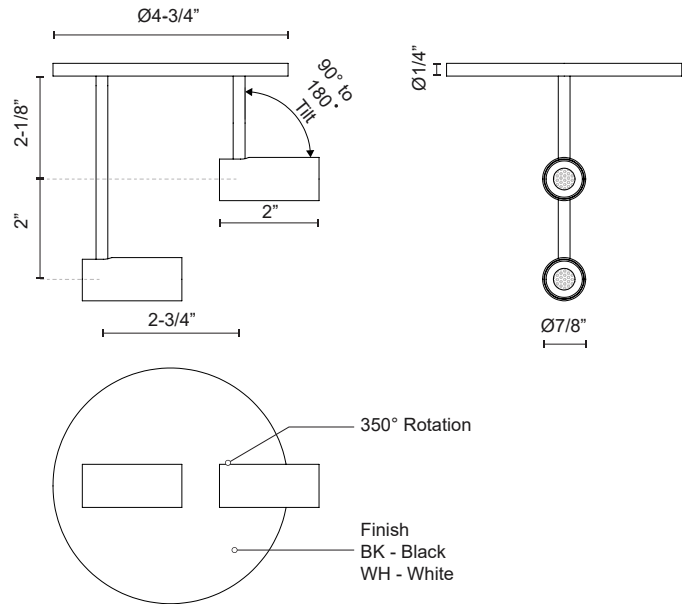

**DOWNEY**  
**SF15002**  
 SEMI FLUSH

PROJECT

**DESCRIPTION**

Recessed within the minute barrel of the quintessential adjustable lamp is a spot light assembly applied across the X line. By utilizing slim AC LED boards the canopy scale is reduced to a fundamental trim plate and minimizes the visual footprint of the functional fixtures. Available in two petite cylindrical sizes and a single or multi-light configuration.

SF15002-WH  
White

SF15002-BK  
Black

**SPECIFICATION DETAILS**

\* For custom options, consult factory for details.

|                             |   |
|-----------------------------|---|
| <b>Fixture Dimensions</b>   | D7/8" x H2"   |
| <b>Light Source</b>         | LED   |
| <b>Wattage</b>              | 8W  |
| <b>Total Lumens</b>         | 525lm   |
| <b>Delivered Lumens</b>     | 356lm   |
| <b>Voltage</b>              | 120V  |
| <b>Color Temperature</b>    | 3000K   |
| <b>CRI (Ra)</b>             | >90   |
| <b>Optional Color Temps</b> | 2700K - 5000K Available, Minimum Order Quantities Apply |
| <b>LED Rated Life</b>       | 50,000 hours  |
| <b>Dimming</b>              | 100% - 10%, TRIAC or ELV Dimmer (Not Included)          |
| <b>Diffuser Details</b>     | Clear Acrylic TIR                                       |
| <b>Location</b>             | Dry   |
| <b>Warranty</b>             | 5 Years   |
| <b>Canopy Dimensions</b>    | D4-3/4" x H1/4"   |