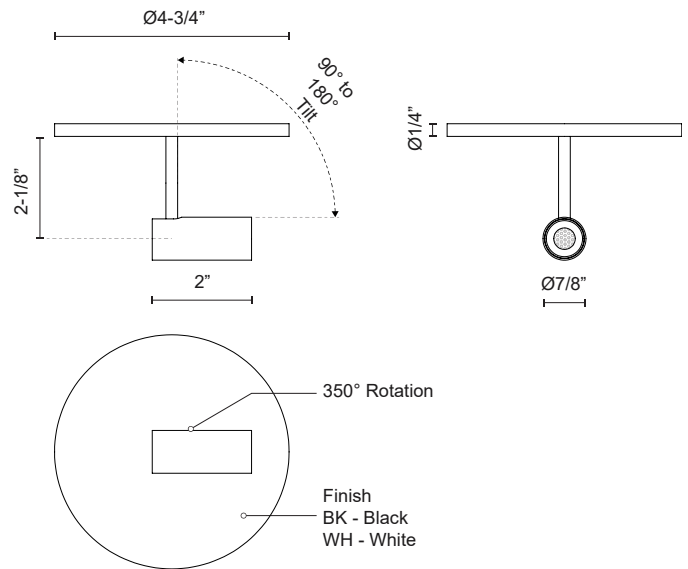

DOWNEY
SF15001
 SEMI FLUSH

PROJECT

DESCRIPTION

Recessed within the minute barrel of the quintessential adjustable lamp is a spot light assembly applied across the X line. By utilizing slim AC LED boards the canopy scale is reduced to a fundamental trim plate and minimizes the visual footprint of the functional fixtures. Available in two petite cylindrical sizes and a single or multi-light configuration.

SF15001-BK
Black

SF15001-WH
White

SPECIFICATION DETAILS

* For custom options, consult factory for details.

| | |
|-----------------------------|---|
| Fixture Dimensions | D7/8" x H2" |
| Light Source | LED |
| Wattage | 4W |
| Total Lumens | 255lm |
| Delivered Lumens | 178lm |
| Voltage | 120V |
| Color Temperature | 3000K |
| CRI (Ra) | >90 |
| Optional Color Temps | 2700K - 5000K Available, Minimum Order Quantities Apply |
| LED Rated Life | 50,000 hours |
| Dimming | 100% - 10%, TRIAC or ELV Dimmer (Not Included) |
| Diffuser Details | Clear Acrylic TIR |
| Location | Dry |
| Warranty | 5 Years |
| Canopy Dimensions | D4-3/4" x H1/4" |