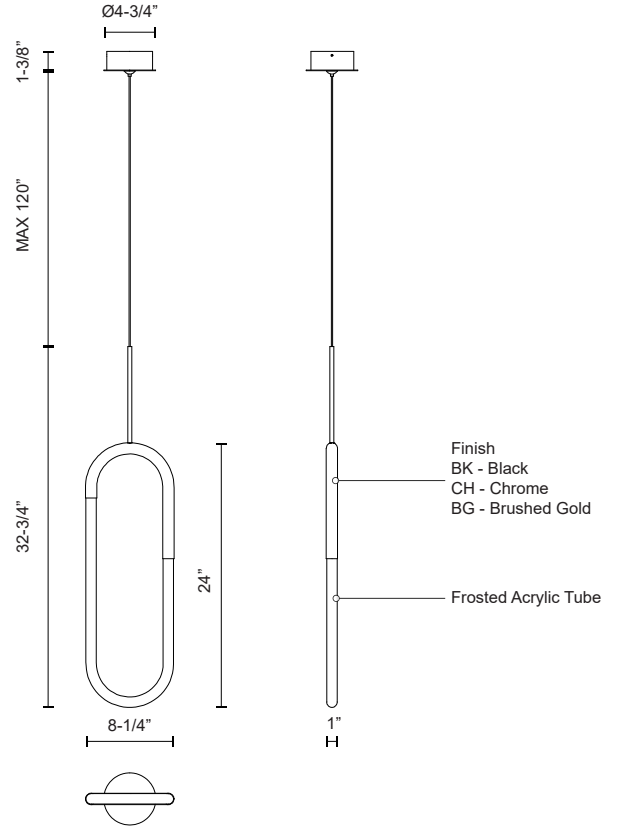

HURON PD95108

PENDANTS

PROJECT

PD95108-BG
Brushed Gold

PD95108-CH
Chrome

PD95108-BK
Black

SPECIFICATION DETAILS

* For custom options, consult factory for details.

Fixture Dimensions	L8-1/4" x W1" x H32-3/4"
Light Source	LED with DC Driver
Wattage	12W
Total Lumens	1100lm
Delivered Lumens	710lm
Voltage	120V
Color Temperature	3000K
CRI (Ra)	90CRI
Optional Color Temps	2700K - 5000K Available, Minimum Order Quantities Apply
LED Rated Life	50,000 hours
Dimming	100% - 10%, TRIAC or ELV Dimmer (Not Included)
Diffuser Details	Frosted acrylic diffuser
Adjustable	Yes
Wire Length	120" Max
Wire Type	Black Coaxial Wire
Location	Dry
Warranty	5 Years
CEC Title 24 JA8	Yes, JA8-19
Canopy Dimensions	D4-3/4" x H1-3/8"

DESCRIPTION

Extruded aluminum body, acrylic frosted tube, matte powder-coated or plated finish

KUZCO

19054 28TH AVENUE
SURREY - BC V3Z 6M3
CANADA

WWW.KUZCOLIGHTING.COM

COMMENT