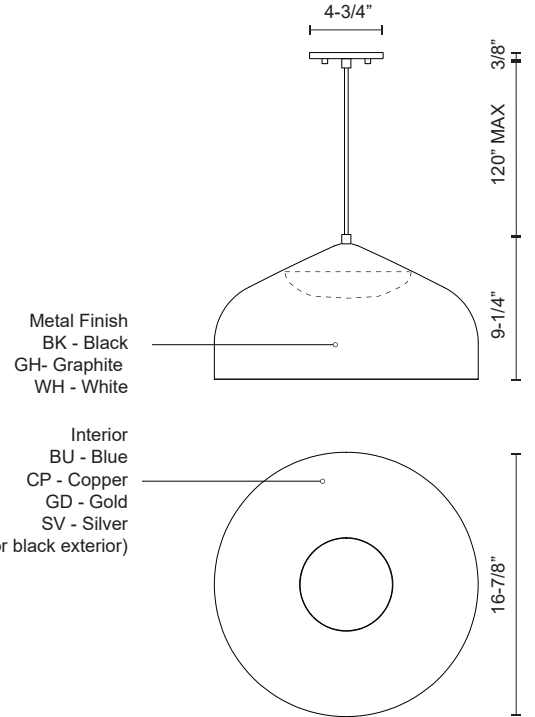

PD9117-WH/CP White/Copper
 PD9117-WH/GD White/Gold
 PD9117-WH/SV White/Silver

SPECIFICATION DETAILS

* For custom options, consult factory for details.

Fixture Dimensions	D16-7/8" x H9-1/4"
Light Source	LED
Wattage	37W
Total Lumens	3000lm*
Delivered Lumens	BK/BU-1502lm; BK/CP-1549lm; WH/BU-1502lm;
Voltage	120V
Color Temperature	3000K
CRI (Ra)	>90
Optional Color Temps	2700K - 5000K Available, Minimum Order Quantities Apply
LED Rated Life	50,000 hours
Dimming	100% - 10%, ELV Dimmer (Not Included)
Diffuser Details	White Acrylic Diffuser
Shade Details	Spun Aluminum
Adjustable	Yes
Wire Length	120" Max
Wire Type	Color Matching SVT Cord
Location	Dry
Warranty	5 Years
Canopy Dimensions	D4-3/4" x H3/8"

DESCRIPTION

The smooth spun metal shade is available in black, graphite or white for this modern pendant but add your choice of one of the four interior lamp shade colors and the possibilities are endless. Suspended by a matching braided fabric cord the Helena exudes effortless elegance. The acorn-shaped lamp shade measures 17 inches in diameter. Hang this pendant solo or in multiples for a more dramatic look.