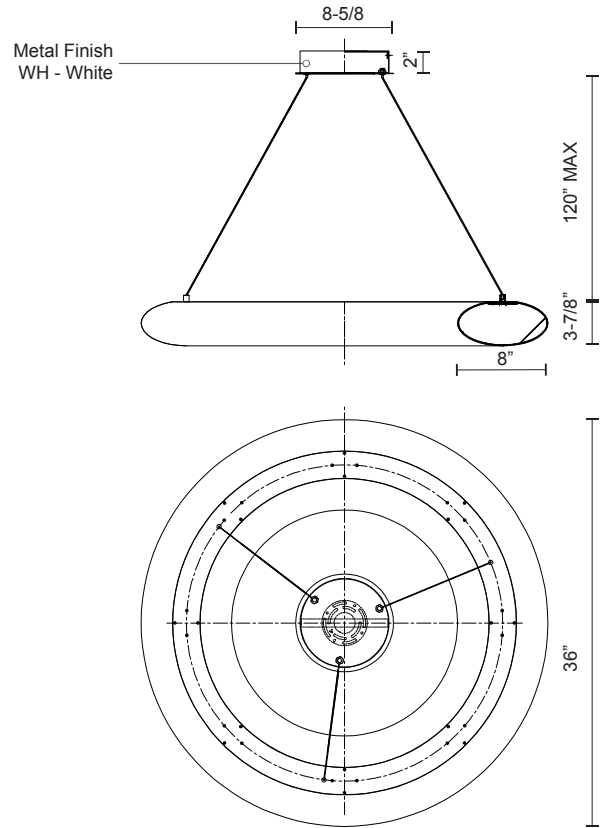

CUMULUS PD80736

PENDANTS

PROJECT

DESCRIPTION

A radiant torus of bright, even illumination. Available in a variety of sizes and as either a pendant or flush mount, these halos of light adapt to any setting. Eternal and substantial.

SPECIFICATION DETAILS

* For custom options, consult factory for details.

Fixture Dimensions	D36" x H3-7/8"
Light Source	LED
Wattage	94W
Total Lumens	9400lm
Delivered Lumens	WH-6900lm
Voltage	120V
Color Temperature	3000K
CRI (Ra)	>90
Optional Color Temps	2700K - 5000K Available, Minimum Order Quantities Apply
LED Rated Life	50,000 hours
Dimming	100% - 10%, TRIAC or ELV Dimmer (Not Included)
Diffuser Details	White Acrylic Diffuser
Adjustable	Yes
Wire Length	120" Max
Wire Type	Clear Coaxial Wire
Location	Dry
Warranty	5 Years
Canopy Dimensions	D8-5/8" x H2"
Finish Option(s)	White