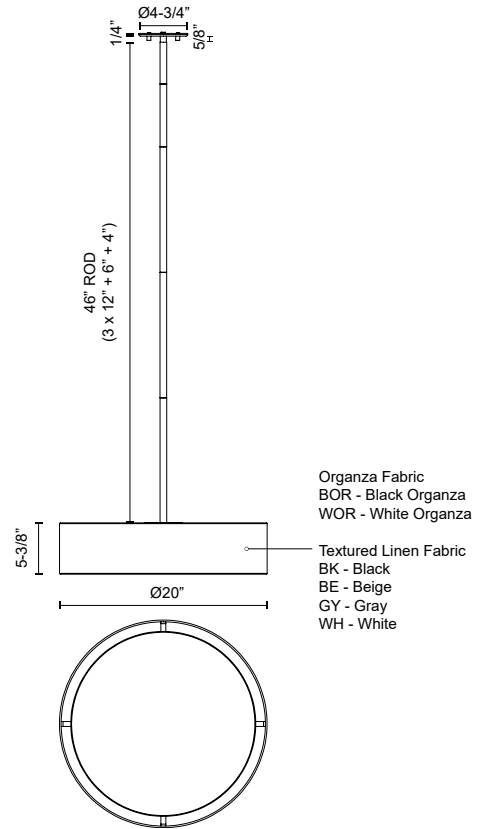

DALTON
PD7920
PENDANTS

PROJECT

DESCRIPTION

An organza or textured linen band surrounds a concentric polymeric diffuser spreading even light from the LED source. Finely hand-tailored, the fabric shade contributes a soft sophistication to the modern interior. Applicable as a flush mount, pendant and in numerous sizes and fabric colors to suit your context.

SPECIFICATION DETAILS

* For custom options, consult factory for details.

Fixture Dimensions	D20" x H5-3/8"
Light Source	AC LED Module
Total Lumens	2380lm
Wattage	32W
Delivered Lumens	BOR-1310lm*; WOR-1650lm;
Voltage	120V
Color Temperature	3000K
CRI (Ra)	90CRI
Optional Color Temps	2700K - 5000K Available, Minimum Order Quantities Apply
LED Rated Life	50,000 hours
Dimming	100% - 10%, ELV Dimmer (Not Included)
Diffuser Details	White Acrylic Diffuser
Shade Details	Organza Shade; Textured Linen Shade;
Adjustable	Yes
Rod Length	46" Max (3x12" + 1x6" + 1x4")
Wire Length	60"
Minimum Hang Height	12"
Ceiling Adaptor	No
Location	Dry

Warranty	5 Years
Canopy Dimensions	D4-3/4" x H1/4"
Compliance	Energy Star; T24-JA8;
CEC Title 24 JA8	Yes, JA8-19
Energy Star Certified	Energy Star Compliant

COMMENT