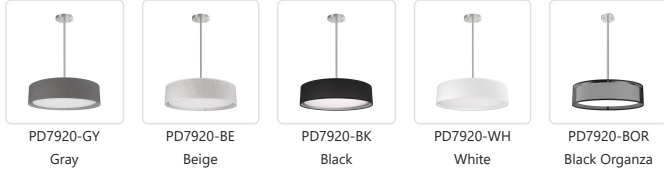

DALTON
PD7920
PENDANTS

PROJECT

DESCRIPTION

An organza or textured linen band surrounds a concentric polymeric diffuser spreading even light from the LED source. Finely hand-tailored, the fabric shade contributes a soft sophistication to the modern interior. Applicable as a flush mount, pendant and in numerous sizes and fabric colors to suit your context.

SPECIFICATION DETAILS

* For custom options, consult factory for details.

Fixture Dimensions	D20" x H5-3/8"
Light Source	AC LED Module
Total Lumens	2380lm
Wattage	32W
Delivered Lumens	BOR-1310lm*; WOR-1650lm;
Voltage	120V
Color Temperature	3000K
CRI (Ra)	90CRI
Optional Color Temps	2700K - 5000K Available, Minimum Order Quantities Apply
LED Rated Life	50,000 hours
Dimming	100% - 10%, ELV Dimmer (Not Included)
Diffuser Details	White Acrylic Diffuser
Shade Details	Organza Shade; Textured Linen Shade;
Adjustable	Yes
Rod Length	46" Max (3x12" + 1x6" + 1x4")
Wire Length	60"
Minimum Hang Height	12"
Ceiling Adaptor	No
Location	Dry