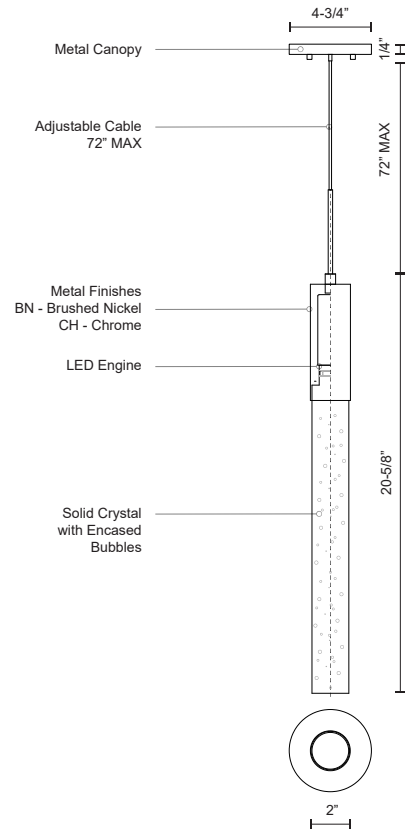

PENDULA PD7721

PENDANTS

PROJECT

PD7721-BN
Brushed Nickel

PD7721-CH
Chrome

SPECIFICATION DETAILS

* For custom options, consult factory for details.

Fixture Dimensions	D2" x H20-5/8"
Light Source	LED
Wattage	5W
Total Lumens	400lm
Delivered Lumens	BN-127lm; CH-127lm;
Voltage	120V
Color Temperature	3000K
CRI (Ra)	>90
Optional Color Temps	2700K - 5000K Available, Minimum Order Quantities Apply
LED Rated Life	50,000 hours
Dimming	100% - 10%, ELV Dimmer (Not Included)
Crystal Details	Clear Encased Bubble Crystal
Adjustable	Yes
Wire Length	72" Max
Wire Type	Clear SSL Wire
Location	Dry
Warranty	5 Years
Canopy Dimensions	D4-3/4" x H1/4"

DESCRIPTION

Single LED Pendant with long sleek metal housing and short bubble encased crystal. Chrome metal details and Kuzco SSL wire, provided with our powerful 120V AC LED technology.

KUZCO

19054 28TH AVENUE
SURREY - BC V3Z 6M3
CANADA