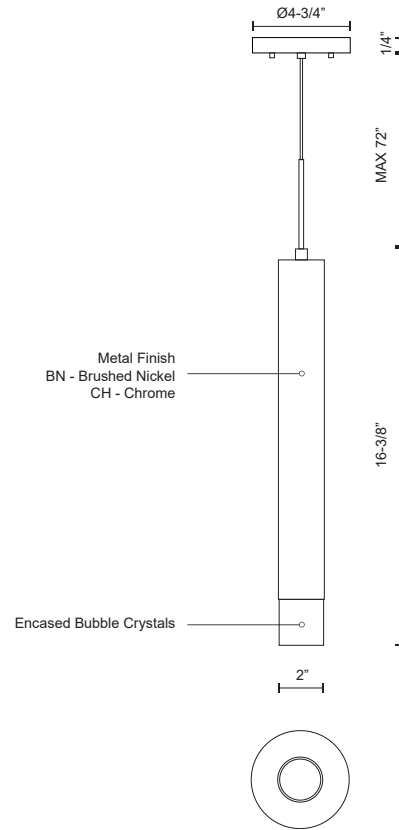

**PENDULA
PD7716**
PENDANTS

PROJECT

PD7716-BN
Brushed Nickel

PD7716-CH
Chrome

SPECIFICATION DETAILS

* For custom options, consult factory for details.

Fixture Dimensions	D2" x H16-3/8"
Light Source	LED
Wattage	5W
Total Lumens	400lm
Delivered Lumens	BN-154lm; CH-154lm;
Voltage	120V
Color Temperature	3000K
CRI (Ra)	>90
Optional Color Temps	2700K - 5000K Available, Minimum Order Quantities Apply
LED Rated Life	50,000 hours
Dimming	100% - 10%, ELV Dimmer (Not Included)
Crystal Details	Clear Encased Bubble Crystal
Adjustable	Yes
Wire Length	72" Max
Wire Type	Clear SSL Wire
Location	Dry
Warranty	5 Years
Canopy Dimensions	D4-3/4" x H1/4"

DESCRIPTION

Single LED Pendant with long sleek metal housing and short bubble encased crystal. Chrome metal details and Kuzco SSL wire, provided with our powerful 120V AC LED technology.

KUZCO

19054 28TH AVENUE
SURREY - BC V3Z 6M3
CANADA