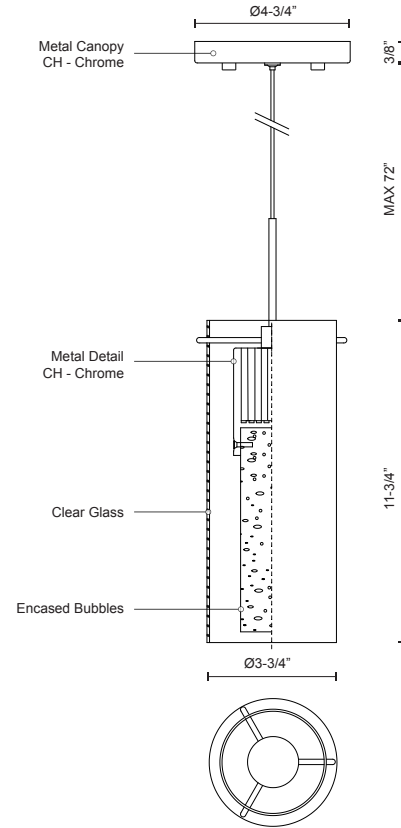

CHAMPAGNE PD4401-CH

PENDANTS

PROJECT

DESCRIPTION

Single lamp LED pendant with encased crystal bubbles in a clear glass shade with chrome accents, and is equipped with our powerful 120V AC LED technology

SPECIFICATION DETAILS

* For custom options, consult factory for details.

Fixture Dimensions	D3-3/4" x H11-3/4"
Light Source	LED
Wattage	8W
Total Lumens	600lm
Delivered Lumens	CH-431lm
Voltage	120V
Color Temperature	3000K
CRI (Ra)	>90
Optional Color Temps	2700K - 5000K Available, Minimum Order Quantities Apply
LED Rated Life	50,000 hours
Dimming	100% - 10%, ELV Dimmer (Not Included)
Glass Details	Clear Glass
Diffuser Details	Crystal Encased with Bubbles
Adjustable	Yes
Wire Length	72" Max
Wire Type	Clear SSL Wire
Location	Dry
Warranty	5 Years
Canopy Dimensions	D4-3/4" x H3/8"