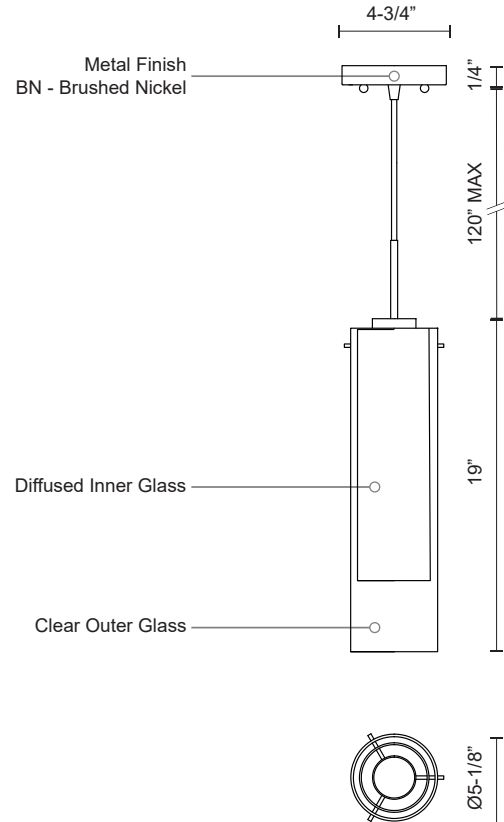

VERONA PD41305-BN

PENDANTS

PROJECT

DESCRIPTION

Single LED pendant fixture with cylindrical glass shade plus concentric cylindrical diffuse white inner shade. Minimal clear glass styling plus brush-Nickel finish makes Verona suitable for a host of interior applications. The inner shade removes all glare from the LED source and makes Verona ideal for lighting small dining tables – or use in multiples over larger countertops. Verona uses Kuzco SSL braided cable. Available in two sizes, please view series for more details.

SPECIFICATION DETAILS

* For custom options, consult factory for details.

Fixture Dimensions	D5-1/8" x H19"
Light Source	LED
Wattage	15W
Total Lumens	1200lm
Delivered Lumens	BN-850lm
Voltage	120V
Color Temperature	3000K
CRI (Ra)	>90
Optional Color Temps	2700K - 5000K Available, Minimum Order Quantities Apply
LED Rated Life	50,000 hours
Dimming	100% - 10%, ELV Dimmer (Not Included)
Glass Details	Clear Outer Glass, White Inner Glass
Adjustable	Yes
Wire Length	120" Max
Wire Type	Clear SVT Cord
Location	Dry
Warranty	5 Years
Canopy Dimensions	D4-3/4" x H1/4"