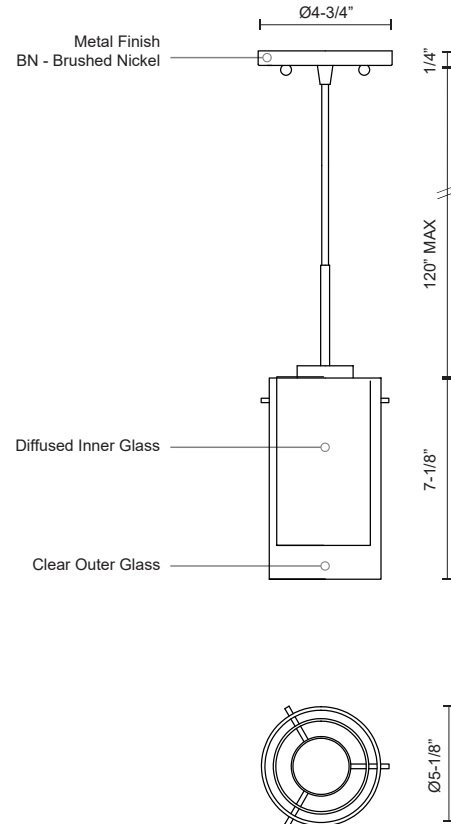

VERONA PD41304-BN

PENDANTS

PROJECT

DESCRIPTION

Single LED pendant fixture with cylindrical glass shade plus concentric cylindrical diffuse white inner shade. Minimal clear glass styling plus brush-Nickel finish makes Verona suitable for a host of interior applications. The inner shade removes all glare from the LED source and makes Verona ideal for lighting small dining tables – or use in multiples over larger countertops. Verona uses Kuzco SSL braided cable. Available in two sizes, please view series for more details.

SPECIFICATION DETAILS

* For custom options, consult factory for details.

Fixture Dimensions	D5-1/8" x H7-1/8"
Light Source	LED
Wattage	10W
Total Lumens	800lm
Delivered Lumens	BN-523lm
Voltage	120V
Color Temperature	3000K
CRI (Ra)	>90
Optional Color Temps	2700K - 5000K Available, Minimum Order Quantities Apply
LED Rated Life	50,000 hours
Dimming	100% - 10%, ELV Dimmer (Not Included)
Glass Details	Clear Outer Glass, White Inner Glass
Adjustable	Yes
Wire Length	120" Max
Wire Type	Clear SVT Cord
Location	Dry
Warranty	5 Years
Canopy Dimensions	D4-3/4" x H1/4"
Finish Option(s)	Brushed Nickel