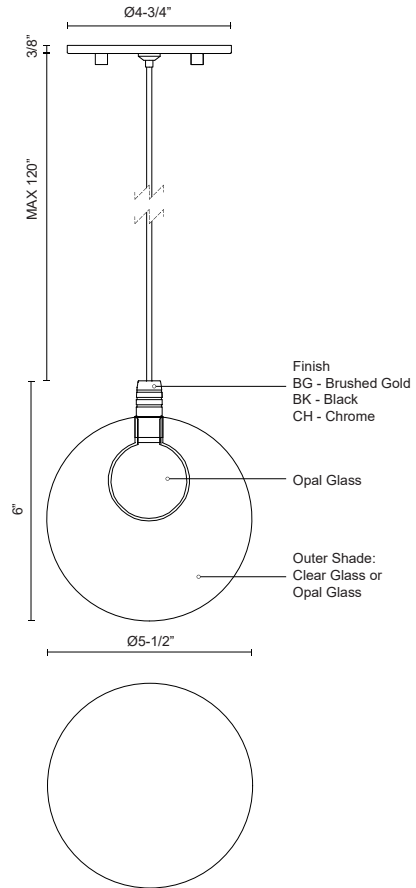

BOLLA
PD3106
PENDANTS

PROJECT

PD3106-OP Opal Glass
 PD3106-BK Black
 PD3106 Chrome
 PD3106-BG/OP Brushed Gold/Opal Glass
 PD3106-BG Brushed Gold

PD3106-BK/OP
 Black/Opal Glass

SPECIFICATION DETAILS

Fixture Dimensions	D5-1/2" x H6"
Light Source	AC LED Module
Wattage	3W
Total Lumens	220lm
Delivered Lumens	BG-175lm*; BG/OP-120lm*; BK-175lm*; BK/OP-120lm*; CH-175lm; OP-120lm*;
Voltage	120V
Color Temperature	3000K
CRI (Ra)	90CRI
Optional Color Temps	2700K - 5000K Available, Minimum Order Quantities Apply
LED Rated Life	50,000 hours
Dimming	100% - 10%, ELV Dimmer (Not Included)
Shade Details	Opal Glass Shade or Opal Interior Glass
Glass Details	Clear Glass or Opal Glass
Adjustable	Yes
Wire Length	120" Max
Wire Type	BG, BK, BG/OP, BK/OP - Black Wire; CH, OP - Clear Wire;
Minimum Hang Height	9"
Sloped Ceiling Adaptable	Yes
Material	Steel + Glass
Location	Dry
Illumination Direction	Omni-directional
Canopy Dimensions	D4-3/4" x H3/8"
Paint Finish	BG01; BK01; CH01;

WWW.KUZCOLIGHTING.COM

© 2016 KUZCO LIGHTING. ALL RIGHTS RESERVED.

DESCRIPTION

Produced in an array of configurations, the Bolla series is defined by the iconic double-wall glass globes. A frosted globe is perched within a transparent orb producing diffuser light from the satin aluminum LED socket. While elegant as a single pendant, the optional clustered bouquet creates a stunning impact.