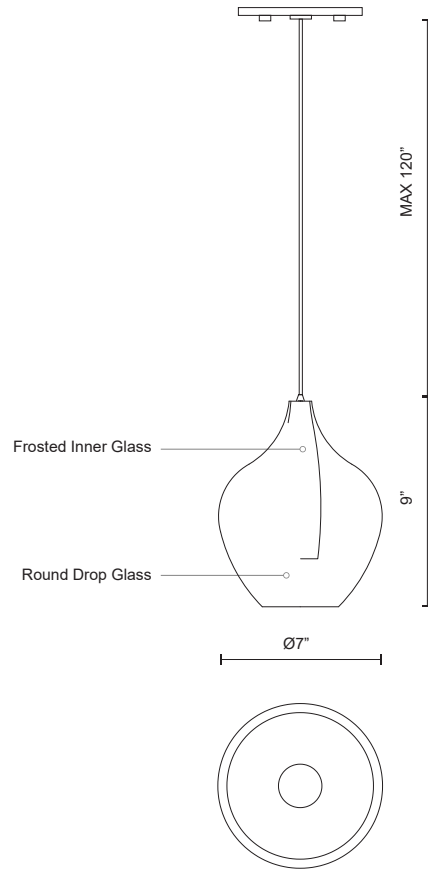

**VICTORIA
PD3007
PENDANTS**

PROJECT

DESCRIPTION

Simplistic elegant single LED pendant with a round drop clear outer glass and frosted inner glass set together as one piece. New patent pending socket design and Kuzco SSL wire allow this fixture to be 120V AC LED. Metal details in chrome finish. Available in three different glass styled single pendants and a variety of multi-pendant options, see series for full details.

SPECIFICATION DETAILS

* For custom options, consult factory for details.

Fixture Dimensions	D7" x H9"
Light Source	LED
Wattage	3W
Total Lumens	180lm
Delivered Lumens	CH-171lm
Voltage	120V
Color Temperature	3000K
CRI (Ra)	>90
Optional Color Temps	2700K - 5000K Available, Minimum Order Quantities Apply
LED Rated Life	50,000 hours
Dimming	100% - 10%, ELV Dimmer (Not Included)
Glass Details	Clear Outer Glass, White Inner Glass
Adjustable	Yes
Wire Length	120" Max
Wire Type	Clear SSL Wire
Location	Dry
Warranty	5 Years
Canopy Dimensions	D4-3/4" x H3/8"
Finish Option(s)	Chrome