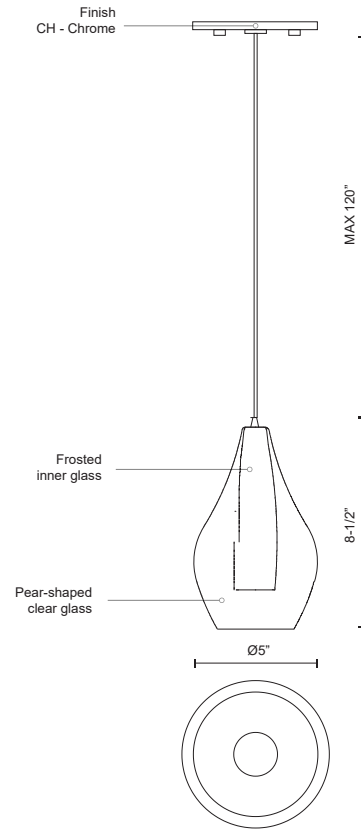

**VICTORIA
PD3005
PENDANTS**

PROJECT

DESCRIPTION

Simplistic elegant single LED pendant with a pear shaped clear outer glass and frosted inner glass set together as one piece. New patent pending socket design and Kuzco SSL wire allow this fixture to be 120V AC LED. Metal details in chrome finish. Available in three different glass styled single pendants and a variety of multi-pendant options, see series for full details.

SPECIFICATION DETAILS

* For custom options, consult factory for details.

Fixture Dimensions	D5" x H8-1/2"
Light Source	LED
Wattage	3W
Total Lumens	180lm
Delivered Lumens	CH-193lm
Voltage	120V
Color Temperature	3000K
CRI (Ra)	>90
Optional Color Temps	2700K - 5000K Available, Minimum Order Quantities Apply
LED Rated Life	50,000 hours
Dimming	100% - 10%, ELV Dimmer (Not Included)
Glass Details	Clear Outer Glass, White Inner Glass
Adjustable	Yes
Wire Length	120" Max
Wire Type	Clear SSL Wire
Location	Dry
Warranty	5 Years
Canopy Dimensions	D4-3/4" x H3/8"
Finish Option(s)	Chrome