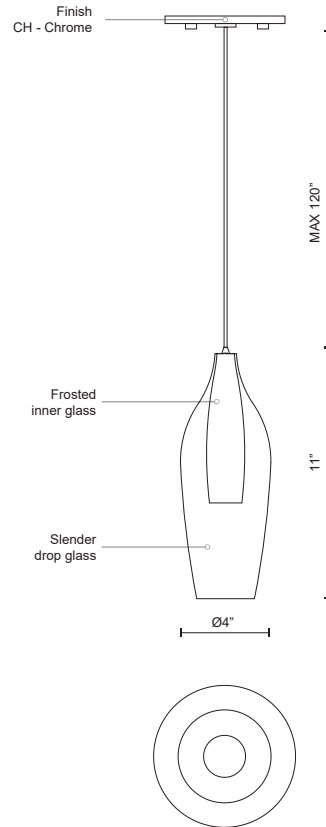

**VICTORIA
PD3004
PENDANTS**

PROJECT

DESCRIPTION

Simplistic elegant single LED pendant with a slender drop clear outer glass and frosted inner glass set together as one piece. New patent pending socket design and Kuzco SSL wire allow this fixture to be 120V AC LED. Metal details in chrome finish. Available in three different glass styles and a variety of multi-pendant options, see series for full details.

SPECIFICATION DETAILS

* For custom options, consult factory for details.

Fixture Dimensions	D4" x H11"
Light Source	LED
Wattage	3W
Total Lumens	180lm
Delivered Lumens	CH-181lm
Voltage	120V
Color Temperature	3000K
CRI (Ra)	>90
Optional Color Temps	2700K - 5000K Available, Minimum Order Quantities Apply
LED Rated Life	50,000 hours
Dimming	100% - 10%, ELV Dimmer (Not Included)
Glass Details	Clear Outer Glass, White Inner Glass
Adjustable	Yes
Wire Length	120" Max
Wire Type	Clear SSL Wire
Location	Dry
Warranty	5 Years
Canopy Dimensions	D4-3/4" x H3/8"
Finish Option(s)	Chrome