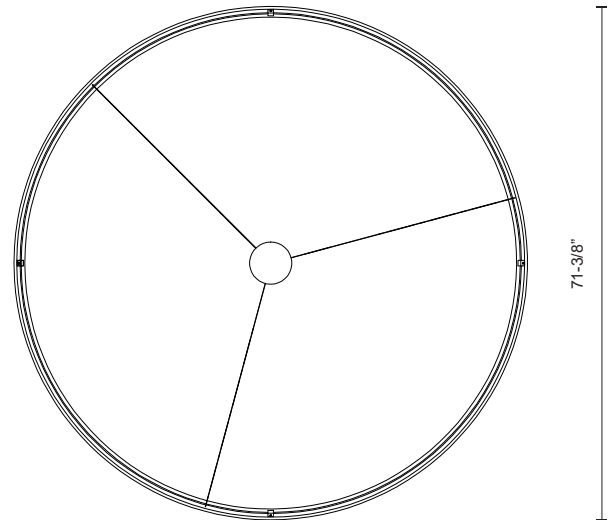

HALO
PD22772
PENDANTS

PROJECT

DESCRIPTION

The circular Halo light makes a sleek and bold statement. This fixture illuminates your room in a smooth circular pattern, which is both modern and minimal. Available in four sizes and three finishes: Black, White and Brushed Silver. They can be arranged in a tier formation to complement your space.

PD22772-BK
Black

PD22772-WH
White

PD22772-BS
Brushed Silver

SPECIFICATION DETAILS

* For custom options, consult factory for details.

Fixture Dimensions	D71-3/8" x H3-7/8"
Light Source	LED
Wattage	178W
Total Lumens	16000lm
Delivered Lumens	BK-4056lm; BS-4710lm; WH-5594lm;
Voltage	120V
Color Temperature	3000K
CRI (Ra)	>90
Optional Color Temps	2700K - 5000K Available, Minimum Order Quantities Apply
LED Rated Life	50,000 hours
Dimming	100% - 10%, ELV Dimmer (Not Included)
Diffuser Details	White Acrylic Diffuser
Shade Details	Rolled Aluminum
Adjustable	Yes
Wire Length	120" Max
Wire Type	Clear SSL Wire
Location	Dry
Warranty	5 Years
Canopy Dimensions	D11-3/4" x H2-3/8"