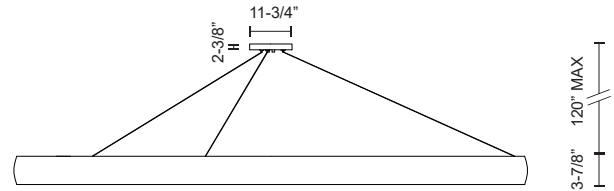

HALO
PD22772
PENDANTS

PROJECT

DESCRIPTION

The circular Halo light makes a sleek and bold statement. This fixture illuminates your room in a smooth circular pattern, which is both modern and minimal. Available in four sizes and three finishes: Black, White and Brushed Silver. They can be arranged in a tier formation to complement your space.

PD22772-BK
Black

PD22772-WH
White

PD22772-BS
Brushed Silver

SPECIFICATION DETAILS

* For custom options, consult factory for details.

Fixture Dimensions	D71-3/8" x H3-7/8"
Light Source	LED
Wattage	178W
Total Lumens	16000lm
Delivered Lumens	BK-4056lm; BS-4710lm; WH-5594lm;
Voltage	120V
Color Temperature	3000K
CRI (Ra)	>90
Optional Color Temps	2700K - 5000K Available, Minimum Order Quantities Apply
LED Rated Life	50,000 hours
Dimming	100% - 10%, ELV Dimmer (Not Included)
Diffuser Details	White Acrylic Diffuser
Shade Details	Rolled Aluminum
Adjustable	Yes
Wire Length	120" Max
Wire Type	Clear SSL Wire
Location	Dry
Warranty	5 Years
Canopy Dimensions	D11-3/4" x H2-3/8"