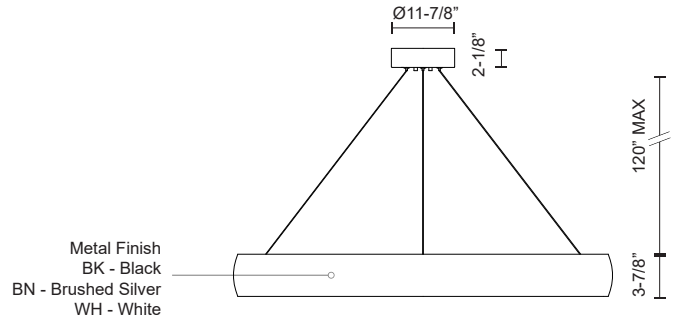

HALO
PD22753
PENDANTS

PROJECT

DESCRIPTION

The circular Halo light makes a sleek and bold statement. This fixture illuminates your room in a smooth circular pattern, which is both modern and minimal. Available in four sizes and three finishes: Black, White and Brushed Silver. They can be arranged in a tier formation to complement your space.

PD22753-BK
Black

PD22753-BS
Brushed Silver

PD22753-WH
White

SPECIFICATION DETAILS

* For custom options, consult factory for details.

Fixture Dimensions	D53" x H3-7/8"
Light Source	LED
Wattage	106W
Total Lumens	8480lm
Delivered Lumens	BK-2433lm; BS-2826lm; WH-3356lm;
Voltage	120V
Color Temperature	3000K
CRI (Ra)	>90
Optional Color Temps	2700K - 5000K Available, Minimum Order Quantities Apply
LED Rated Life	50,000 hours
Dimming	100% - 10%, TRIAC or ELV Dimmer (Not Included)
Diffuser Details	White Acrylic Diffuser
Shade Details	Rolled Aluminum
Adjustable	Yes
Wire Length	120" Max
Wire Type	Clear SSL Wire
Location	Dry
Warranty	5 Years
Canopy Dimensions	D11-7/8" x H2-1/8"