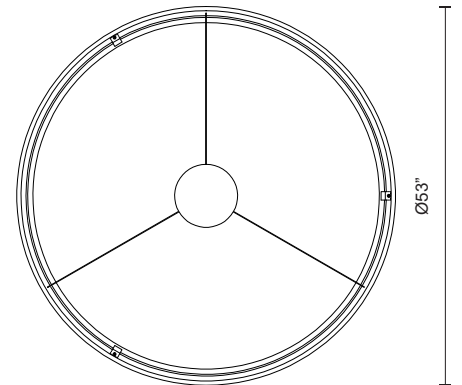

HALO
PD22753
PENDANTS

PROJECT

DESCRIPTION

The circular Halo light makes a sleek and bold statement. This fixture illuminates your room in a smooth circular pattern, which is both modern and minimal. Available in four sizes and three finishes: Black, White and Brushed Silver. They can be arranged in a tier formation to complement your space.

PD22753-BK
Black

PD22753-BS
Brushed Silver

PD22753-WH
White

SPECIFICATION DETAILS

* For custom options, consult factory for details.

Fixture Dimensions	D53" x H3-7/8"
Light Source	LED
Wattage	106W
Total Lumens	8480lm
Delivered Lumens	BK-2433lm; BS-2826lm; WH-3356lm;
Voltage	120V
Color Temperature	3000K
CRI (Ra)	>90
Optional Color Temps	2700K - 5000K Available, Minimum Order Quantities Apply
LED Rated Life	50,000 hours
Dimming	100% - 10%, TRIAC or ELV Dimmer (Not Included)
Diffuser Details	White Acrylic Diffuser
Shade Details	Rolled Aluminum
Adjustable	Yes
Wire Length	120" Max
Wire Type	Clear SSL Wire
Location	Dry
Warranty	5 Years
Canopy Dimensions	D11-7/8" x H2-1/8"