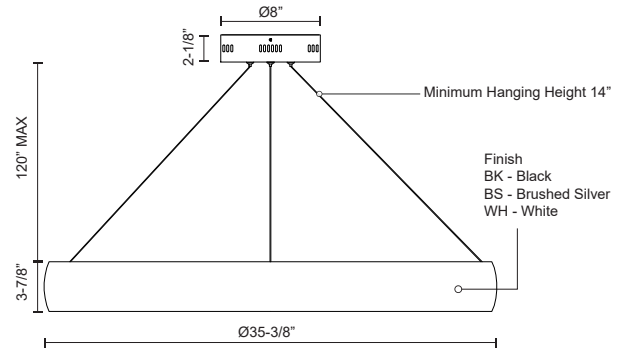

HALO
PD22735
PENDANTS

PROJECT

DESCRIPTION

The circular Halo light makes a sleek and bold statement. This fixture illuminates your room in a smooth circular pattern, which is both modern and minimal. Available in four sizes and three finishes: Black, White and Brushed Silver. They can be arranged in a tier formation to complement your space.

PD22735-BS
Brushed Silver

PD22735-BK
Black

PD22735-WH
White

SPECIFICATION DETAILS

* For custom options, consult factory for details.

Fixture Dimensions	D35-3/8" x H3-7/8"
Light Source	LED
Wattage	67W
Total Lumens	5360lm
Delivered Lumens	BK-1652lm; BS-1919lm; WH-2279lm;
Voltage	120V
Color Temperature	3000K
CRI (Ra)	>90
Optional Color Temps	2700K - 5000K Available, Minimum Order Quantities Apply
LED Rated Life	50,000 hours
Dimming	100% - 10%, TRIAC or ELV Dimmer (Not Included)
Diffuser Details	White Acrylic Diffuser
Shade Details	Rolled Aluminum
Adjustable	Yes
Wire Length	120" Max
Wire Type	Clear SSL Wire
Location	Dry
Warranty	5 Years
Canopy Dimensions	D8" x H2-1/8"