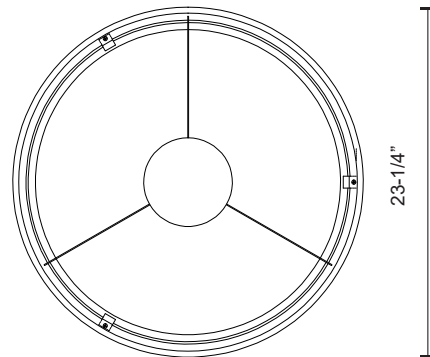

HALO
PD22723
PENDANTS

PROJECT

DESCRIPTION

The circular Halo light makes a sleek and bold statement. This fixture illuminates your room in a smooth circular pattern, which is both modern and minimal. Available in four sizes and three finishes: Black, White and Brushed Silver. They can be arranged in a tier formation to complement your space.

PD22723-BS
Brushed Silver

PD22723-BK
Black

PD22723-WH
White

SPECIFICATION DETAILS

* For custom options, consult factory for details.

Fixture Dimensions	D23-1/4" x H3-7/8"
Light Source	LED
Wattage	62W
Total Lumens	4960lm
Delivered Lumens	BK-1221lm; BS-1418lm; WH-1684lm;
Voltage	120V
Color Temperature	3000K
CRI (Ra)	>90
Optional Color Temps	2700K - 5000K Available, Minimum Order Quantities Apply
LED Rated Life	50,000 hours
Dimming	100% - 10%, ELV Dimmer (Not Included)
Diffuser Details	White Acrylic Diffuser
Shade Details	Rolled Aluminum
Adjustable	Yes
Wire Length	120" Max
Wire Type	Clear SSL Wire
Location	Dry
Warranty	5 Years
Canopy Dimensions	D5-7/8" x H2-1/8"