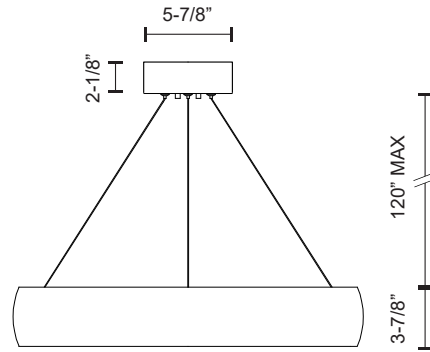

PD22723-BS
Brushed Silver

PD22723-BK
Black

PD22723-WH
White

SPECIFICATION DETAILS

* For custom options, consult factory for details.

Fixture Dimensions	D23-1/4" x H3-7/8"
Light Source	LED
Wattage	62W
Total Lumens	4960lm
Delivered Lumens	BK-1221lm; BS-1418lm; WH-1684lm;
Voltage	120V
Color Temperature	3000K
CRI (Ra)	>90
Optional Color Temps	2700K - 5000K Available, Minimum Order Quantities Apply
LED Rated Life	50,000 hours
Dimming	100% - 10%, ELV Dimmer (Not Included)
Diffuser Details	White Acrylic Diffuser
Shade Details	Rolled Aluminum
Adjustable	Yes
Wire Length	120" Max
Wire Type	Clear SSL Wire
Location	Dry
Warranty	5 Years
Canopy Dimensions	D5-7/8" x H2-1/8"