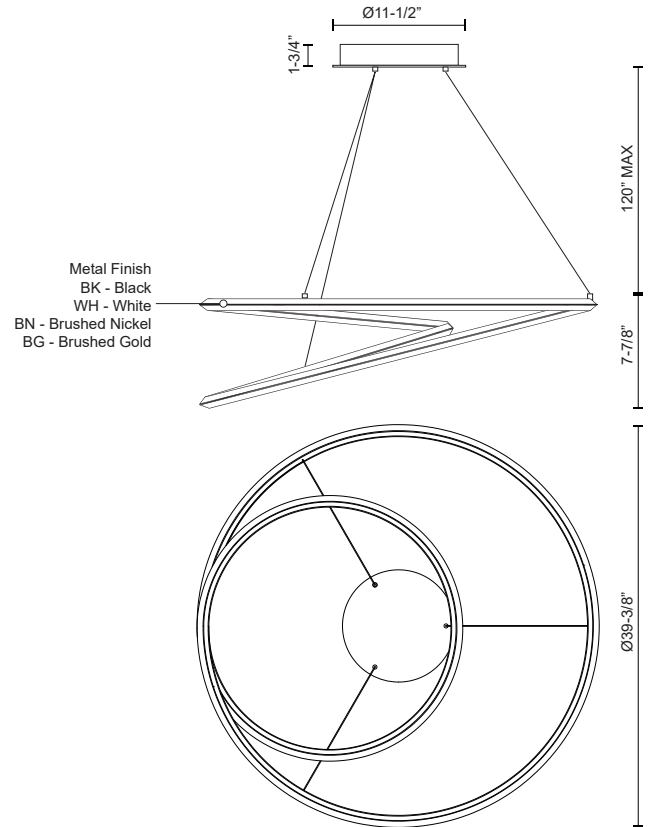

* For custom options, consult factory for details.

Fixture Dimensions	D39-3/8" x H7-7/8"
Light Source	LED with DC Driver
Wattage	94W
Total Lumens	5850lm
Delivered Lumens	BN-4763lm
Voltage	120V
Color Temperature	3000K
CRI (Ra)	90CRI
Optional Color Temps	2700K - 5000K Available, Minimum Order Quantities Apply
LED Rated Life	50,000 hours
Diffuser Details	White Acrylic Diffuser
Dimming	100% - 10%, TRIAC or ELV Dimmer (Not Included)
Adjustable	Yes
Wire Length	120" Max
Wire Type	BG, BN, WH - Clear Wire; BK - Black Wire;
Location	Dry
Warranty	5 Years
Canopy Dimensions	D11-1/2"x H1-3/4"

DESCRIPTION

Triangular in section the interior arcing surface of the lamp structure emanates light while the profile tapers into a razor thin edge. Available in two sizes the gestural Ampersand chandelier provides a reductive aesthetic focus but accomplished with a poetic flair.