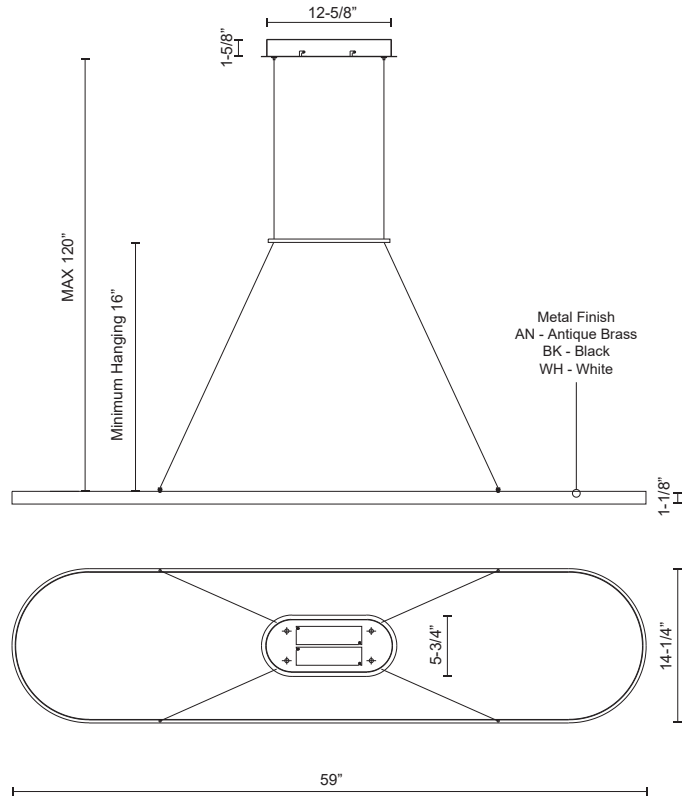

PD19359-BK
Black

PD19359-AN
Antique Brass

PD19359-WH
White

SPECIFICATION DETAILS

* For custom options, consult factory for details.

Fixture Dimensions	L14-1/4"x W59"x H1-1/8"
Light Source	LED
Wattage	77W
Total Lumens	6540lm
Delivered Lumens	WH-3733lm
Voltage	120V
Color Temperature	3000K
CRI (Ra)	>90
Optional Color Temps	2700K - 5000K Available, Minimum Order Quantities Apply
LED Rated Life	50,000 hours
Dimming	100% - 10%, TRIAC or ELV Dimmer (Not Included)
Diffuser Details	White Acrylic Diffuser
Adjustable	Yes
Wire Length	120" Max
Wire Type	Clear Coaxial Wire
Location	Dry
Warranty	5 Years
Canopy Dimensions	L12-5/8" x W5-3/4" x H1-5/8"