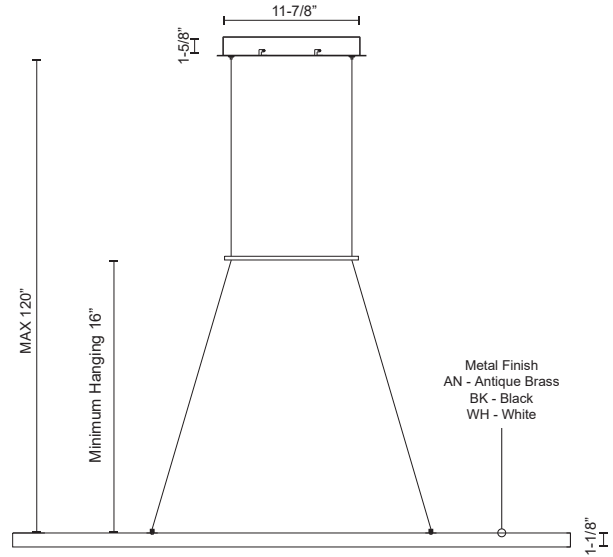

PD19347-AN
Antique Brass

PD19347-BK
Black

PD19347-WH
White

SPECIFICATION DETAILS

* For custom options, consult factory for details.

| | |
|-----------------------------|---|
| Fixture Dimensions | L12-1/2"x W47-1/4"x H1-1/8" |
| Light Source | LED |
| Wattage | 53W |
| Total Lumens | 4500lm |
| Delivered Lumens | WH-2581lm |
| Voltage | 120V |
| Color Temperature | 3000K |
| CRI (Ra) | >90 |
| Optional Color Temps | 2700K - 5000K Available, Minimum Order Quantities Apply |
| LED Rated Life | 50,000 hours |
| Dimming | 100% - 10%, TRIAC or ELV Dimmer (Not Included) |
| Diffuser Details | White Acrylic Diffuser |
| Adjustable | Yes |
| Wire Length | 120" Max |
| Wire Type | Clear Coaxial Wire |
| Location | Dry |
| Warranty | 5 Years |
| Canopy Dimensions | L11-7/8" x W5-3/4" x H1-5/8" |