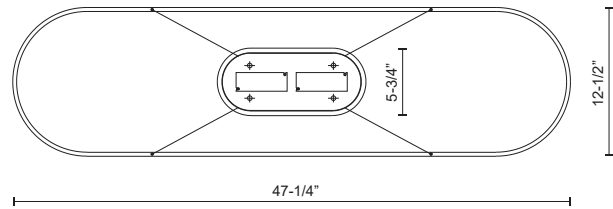

PD19347-AN
Antique Brass

PD19347-BK
Black

PD19347-WH
White

SPECIFICATION DETAILS

* For custom options, consult factory for details.

| | |
|-----------------------------|---|
| Fixture Dimensions | L12-1/2"x W47-1/4"x H1-1/8" |
| Light Source | LED |
| Wattage | 53W |
| Total Lumens | 4500lm |
| Delivered Lumens | WH-2581lm |
| Voltage | 120V |
| Color Temperature | 3000K |
| CRI (Ra) | >90 |
| Optional Color Temps | 2700K - 5000K Available, Minimum Order Quantities Apply |
| LED Rated Life | 50,000 hours |
| Dimming | 100% - 10%, TRIAC or ELV Dimmer (Not Included) |
| Diffuser Details | White Acrylic Diffuser |
| Adjustable | Yes |
| Wire Length | 120" Max |
| Wire Type | Clear Coaxial Wire |
| Location | Dry |
| Warranty | 5 Years |
| Canopy Dimensions | L11-7/8" x W5-3/4" x H1-5/8" |