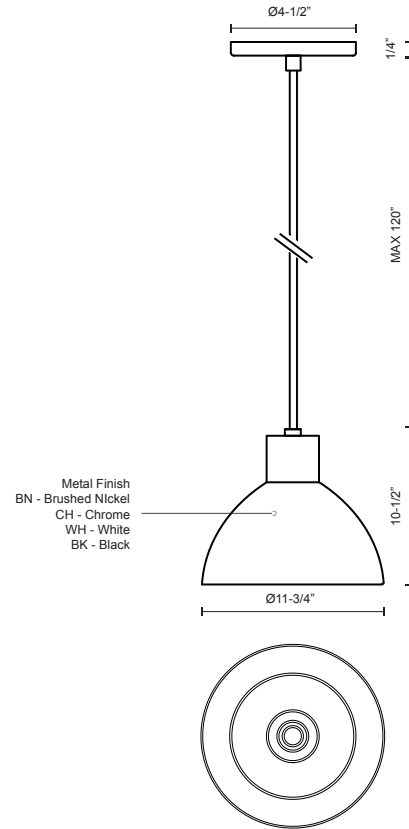

CHROMA
PD1712
PENDANTS

PROJECT

DESCRIPTION

Combining new LED lighting technology and a classic silhouette, the Chroma pendants thrive in both contemporary and transitional interiors. Handsome cloth covered cable suspends the dome shade and provides a chic contrast to the plated finishes. Various monochromatic options abound for the fixture exterior while the interior remains white for reflectance.

PD1712-BK
Black

PD1712-CH
Chrome

PD1712-BN
Brushed Nickel

PD1712-WH
White

SPECIFICATION DETAILS

* For custom options, consult factory for details.

Fixture Dimensions	D11-3/4" x H10-1/2"
Light Source	LED
Wattage	12W
Total Lumens	1000lm
Delivered Lumens	635lm
Voltage	120V
Color Temperature	3000K
CRI (Ra)	>90
Optional Color Temps	2700K - 5000K Available, Minimum Order Quantities Apply
LED Rated Life	50,000 hours
Dimming	100% - 10%, ELV Dimmer (Not Included)
Diffuser Details	White Acrylic Diffuser
Shade Details	Heavy Spun Shade
Adjustable	Yes
Wire Length	120" Max
Wire Type	Color Matching SVT Cord
Location	Dry
Warranty	5 Years
Canopy Dimensions	D4-1/2" x H1/4"