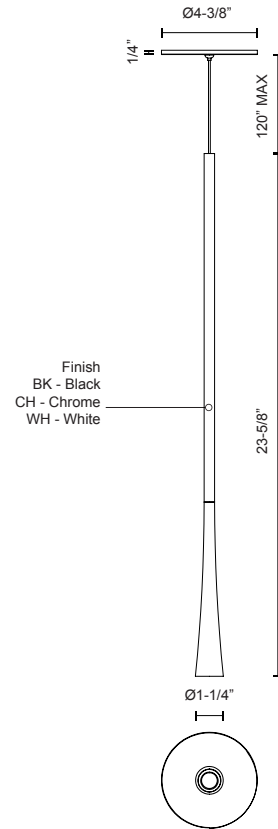

**TAPER
PD15824
PENDANTS**

PROJECT

DESCRIPTION

Slightly offset from the suspension cable the die-cast aluminum body repeats linear verticality with an elongated stem that flows into the conical shade. Concealing functionality in an elegant form the X lamp head integrates an LED spot assembly simultaneously serving as heatsink. The exaggerated tubular length provides aesthetic detail while acting as hang straight. Available in several curated finishes.

PD15824-CH
Chrome

PD15824-WH
White

PD15824-BK
Black

SPECIFICATION DETAILS

* For custom options, consult factory for details.

Fixture Dimensions	D1-1/4" x H23-5/8"
Light Source	LED
Wattage	7W
Total Lumens	510lm
Delivered Lumens	BK-417lm; CH-434lm; WH-440lm;
Voltage	120V
Color Temperature	3000K
CRI (Ra)	>90
Optional Color Temps	2700K - 5000K Available, Minimum Order Quantities Apply
LED Rated Life	50,000 hours
Dimming	100% - 10%, TRIAC or ELV Dimmer (Not Included)
Diffuser Details	Acrylic TIR Lens
Adjustable	Yes
Wire Length	120" Max
Wire Type	Color Matching Coaxial Wire
Location	Dry
Warranty	5 Years
Canopy Dimensions	D4-3/8" x H1/4"