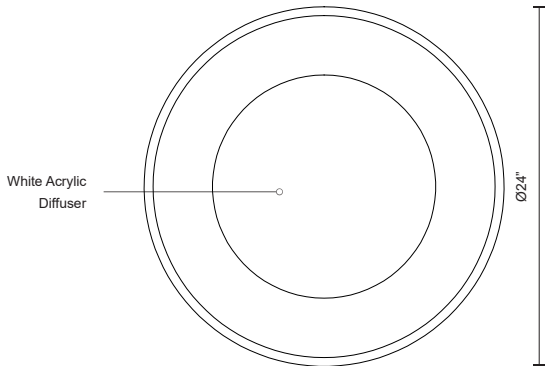

PD13124-BK  
Black

PD13124-WH  
White

**SPECIFICATION DETAILS**

\* For custom options, consult factory for details.

<b>Fixture Dimensions</b>	D24" x H5-7/8"
<b>Light Source</b>	LED
<b>Wattage</b>	76W
<b>Total Lumens</b>	4800lm
<b>Delivered Lumens</b>	BK-2672lm; WH-2779lm;
<b>Voltage</b>	120V
<b>Color Temperature</b>	3000K
<b>CRI (Ra)</b>	>90
<b>Optional Color Temps</b>	2700K - 5000K Available, Minimum Order Quantities Apply
<b>LED Rated Life</b>	50,000 hours
<b>Dimming</b>	100% - 10%, ELV Dimmer (Not Included)
<b>Shade Details</b>	Heavy Spun Powder Coated Steel
<b>Adjustable</b>	Yes
<b>Wire Length</b>	120" Max
<b>Wire Type</b>	Color Matching SVT Cord, Aircraft Cable
<b>Location</b>	Dry
<b>Warranty</b>	5 Years
<b>Canopy Dimensions</b>	D5-7/8" x H3/4"