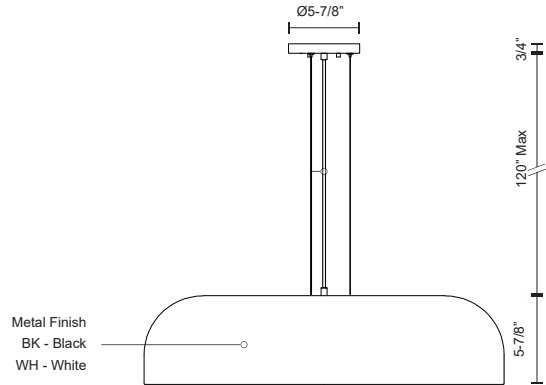

PD13124-BK  
Black

PD13124-WH  
White

**SPECIFICATION DETAILS**

\* For custom options, consult factory for details.

<b>Fixture Dimensions</b>	D24" x H5-7/8"
<b>Light Source</b>	LED
<b>Wattage</b>	76W
<b>Total Lumens</b>	4800lm
<b>Delivered Lumens</b>	BK-2672lm; WH-2779lm;
<b>Voltage</b>	120V
<b>Color Temperature</b>	3000K
<b>CRI (Ra)</b>	>90
<b>Optional Color Temps</b>	2700K - 5000K Available, Minimum Order Quantities Apply
<b>LED Rated Life</b>	50,000 hours
<b>Dimming</b>	100% - 10%, ELV Dimmer (Not Included)
<b>Shade Details</b>	Heavy Spun Powder Coated Steel
<b>Adjustable</b>	Yes
<b>Wire Length</b>	120" Max
<b>Wire Type</b>	Color Matching SVT Cord, Aircraft Cable
<b>Location</b>	Dry
<b>Warranty</b>	5 Years
<b>Canopy Dimensions</b>	D5-7/8" x H3/4"