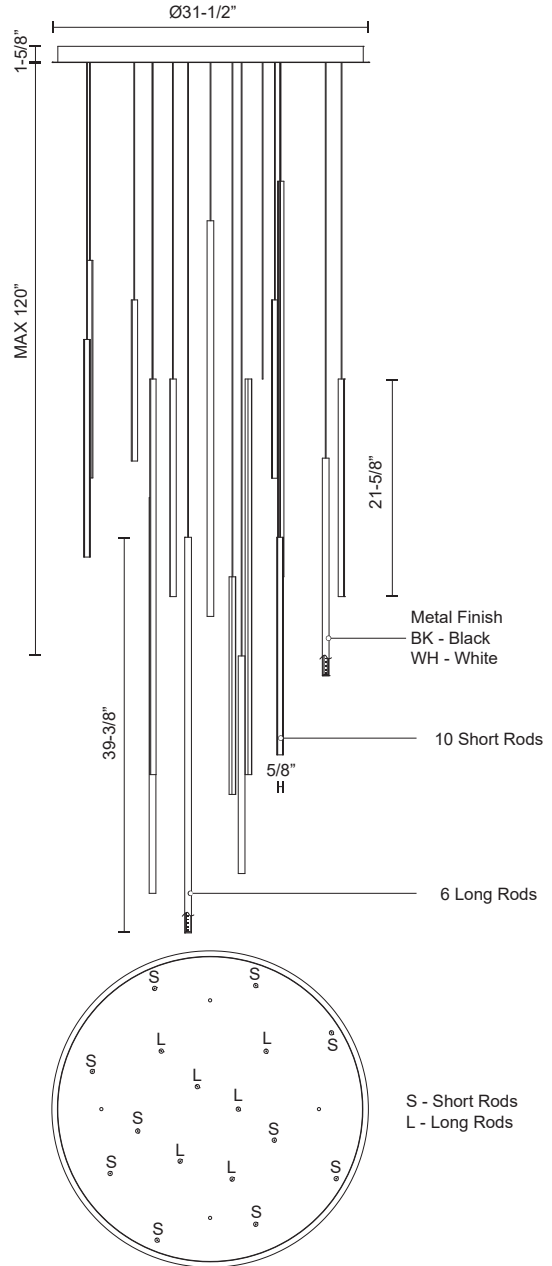

**CHUTE
MP14932
PENDANTS**

PROJECT

MP14932-BK
Black

MP14932-WH
White

SPECIFICATION DETAILS

* For custom options, consult factory for details.

Fixture Dimensions	D31-1/2" x H39-3/8"
Light Source	LED
Wattage	181W
Total Lumens	13325lm
Delivered Lumens	BK-8145lm; WH-9955lm;
Voltage	120V
Color Temperature	3000K
CRI (Ra)	>90
Optional Color Temps	2700K - 5000K Available, Minimum Order Quantities Apply
LED Rated Life	50,000 hours
Dimming	100% - 10%, TRIAC or ELV Dimmer (Not Included)
Diffuser Details	White Acrylic Diffuser
Adjustable	Yes
Wire Length	120" Max
Wire Type	Clear Coaxial Wire
Location	Dry
Warranty	5 Years
Canopy Dimensions	D31-1/2" x H1-5/8"

DESCRIPTION

Sixteen extruded circular aluminum vertical lamp rods. Flexible silicon rubber diffusers. Lightly textured powder-coat colors. Outward emitting light. Custom options available.

KUZCO

19054 28TH AVENUE
SURREY - BC V3Z 6M3
CANADA