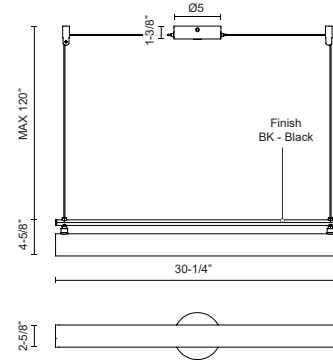

**GRAMERCY
LP70130
PENDANTS**

PROJECT

LP70130-BK
Black

DESCRIPTION

Glass cylinder with frosted white interior coating and aluminum die-cast body

SPECIFICATION DETAILS

* For custom options, consult factory for details.

Fixture Dimensions	L30-1/4" x W2-5/8" x H4-5/8"
Light Source	LED
Wattage	25W
Total Lumens	2125lm*
Delivered Lumens	BK-1200lm*
Voltage	120V
Color Temperature	3000K
CRI (Ra)	>90
Optional Color Temps	2700K - 5000K Available, Minimum Order Quantities Apply
LED Rated Life	50,000 hours
Dimming	100% - 10%, TRIAC or ELV Dimmer (Not Included)
Glass Details	White Glass
Adjustable	Yes
Wire Length	120" Max
Wire Type	Color Matching Coaxial Wire
Location	Dry
Warranty	5 Years
Canopy Dimensions	D5" x H1-3/8"