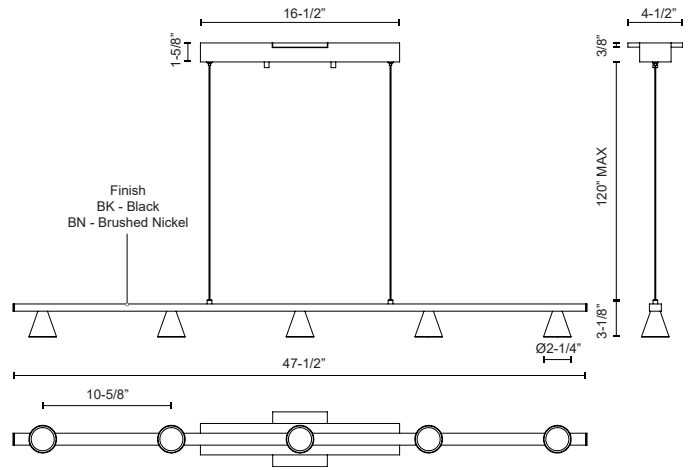

DUNE
LP19947
PENDANTS

PROJECT

LP19947-BK
Black

LP19947-BN
Brushed Nickel

SPECIFICATION DETAILS

* For custom options, consult factory for details.

Fixture Dimensions	L47-1/2" x W2-1/4" x H3-1/8"
Light Source	LED with DC Driver
Wattage	26W
Total Lumens	2125lm
Delivered Lumens	1250lm*
Voltage	120V
Color Temperature	3000K
CRI (Ra)	90CRI
Optional Color Temps	2700K - 5000K Available, Minimum Order Quantities Apply
LED Rated Life	50,000 hours
Dimming	100% - 10%, TRIAC or ELV Dimmer (Not Included)
Diffuser Details	Parabolic Metalized PC Reflector + Clear Lens
Shade Details	Machined Aluminum Shade
Adjustable	Yes
Wire Length	120" Max
Minimum Hang Height	6"
Location	Dry
Warranty	5 Years
Wire Type	Black Coaxial Wire
CEC Title 24 JA8	Yes, JA8-19
Canopy Dimensions	L16-1/2" x W4-1/2" x H1-5/8"

DESCRIPTION

Multiple aluminum cones are connected inline and direct light downwards from the geometric linear pendant. The Dune series utilizes classic minimalist lamp shapes yet in reduced scale to elegant effect. The LED spot sources are focused by diminutive reflectors housed within the exquisitely turned shades. Available in multiple configurations and finishes.