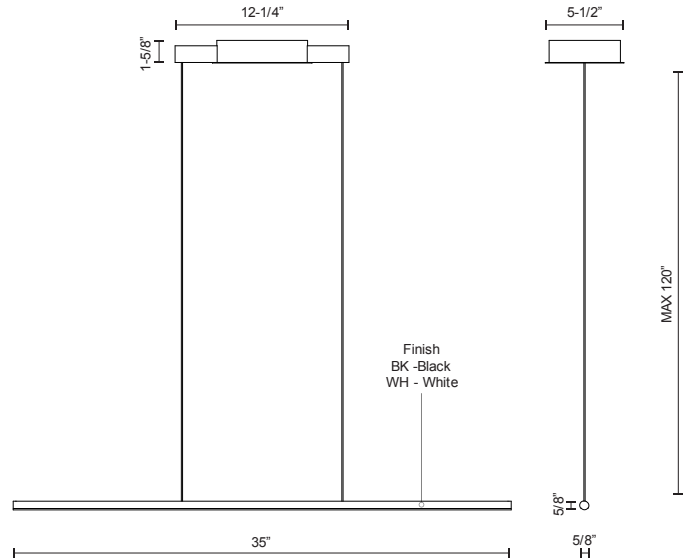

**CHUTE
LP14935
PENDANTS**

PROJECT

DESCRIPTION

Extruded aluminum cylinder with welded capped ends. Finely textured powder-coat finish. Rounded opal silicon diffuser. Down light. Custom options available.

LP14935-WH
White

LP14935-BK
Black

SPECIFICATION DETAILS

* For custom options, consult factory for details.

Fixture Dimensions	L35" x W5/8" x H5/8"
Light Source	LED
Wattage	16W
Total Lumens	1360lm*
Delivered Lumens	BK-784lm; WH-958lm;
Voltage	120V
Color Temperature	3000K
CRI (Ra)	> 90
Optional Color Temps	2700K - 5000K Available, Minimum Order Quantities Apply
LED Rated Life	50,000 hours
Dimming	100% - 10%, TRIAC or ELV Dimmer (Not Included)
Diffuser Details	White Acrylic Diffuser
Adjustable	Yes
Wire Length	120" Max
Wire Type	Clear Coaxial Wire
Location	Dry
Warranty	5 Years
Canopy Dimensions	L12-1/4" x W5-1/2" x H1-5/8"