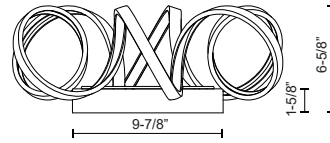

DESCRIPTION

A looping radiant line casts light across space in a continuous helical path. The Synergy series is characterized by the rolled rectangular extrusion, which emits soft light through the silicon opal lens. Configured in both linear and ring arrangements, the arcing aluminum allows the curated finishes to be visible at every angle.

FM93820-AN
 Antique Brass

FM93820-AS
 Antique Silver

FM93820-BK
 Black

SPECIFICATION DETAILS

* For custom options, consult factory for details.

Fixture Dimensions	D20" x H6-5/8"
Light Source	LED
Wattage	32W
Total Lumens	2720lm
Delivered Lumens	AN-1625lm; AS-1842lm; BK-1236lm;
Voltage	120V
Color Temperature	3000K
CRI (Ra)	>90
Optional Color Temps	2700K - 5000K Available, Minimum Order Quantities Apply
LED Rated Life	50,000 hours
Dimming	100% - 10%, TRIAC or ELV Dimmer (Not Included)
Diffuser Details	Frosted acrylic diffuser
Location	Dry
Warranty	5 Years
Canopy Dimensions	D9-7/8" x H1-5/8"