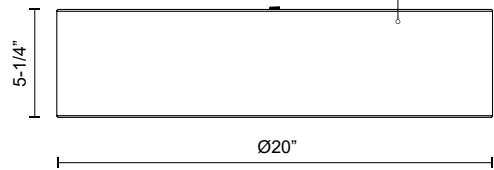

Organza Fabric
BOR - Black Organza
WOR - White Organza

Textured Linen Fabric
BK - Black
BE - Beige
GY - Gray
WH - White