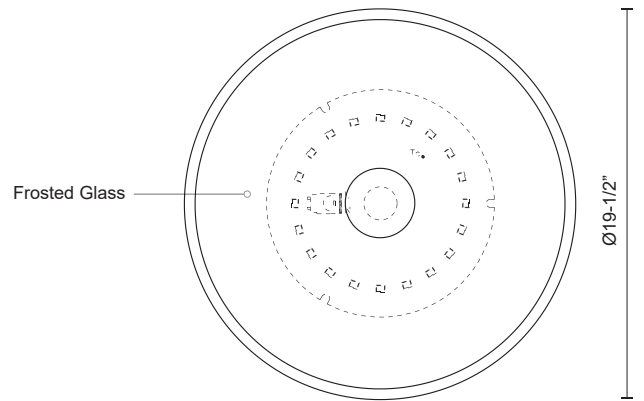

**PARKER
FM7620**
FLUSH MOUNT

PROJECT

DESCRIPTION

Clean sophisticated design with perfect aspect for any room. This LED flush mount design includes fine brushed nickel or black metal finish, round frosted glass with crystal clear edges around the trim of glass and equipped with our powerful 120V AC LED technology. May be mounted on the ceiling or wall locations, available in three sizes see series for more information.

FM7620-BN
Brushed Nickel

FM7620-BK
Black

SPECIFICATION DETAILS

* For custom options, consult factory for details.

Fixture Dimensions	D19-1/2" x H2-1/2"
Light Source	AC LED Module
Total Lumens	2990lm
Wattage	45W
Delivered Lumens	BN-2182lm
Voltage	120V
Color Temperature	3000K
CRI (Ra)	90CRI
Optional Color Temps	2700K - 5000K Available, Minimum Order Quantities Apply
LED Rated Life	50,000 hours
Dimming	100% - 10%, ELV Dimmer (Not Included)
Glass Details	Frosted Glass
Location	Dry
Compliance	Energy Star; T24-JA8;
Warranty	5 Years
Mounting Style	All Orientation; Ceiling and Wall;
CEC Title 24 JA8	Yes, JA8-19
Energy Star Certified	Energy Star Compliant