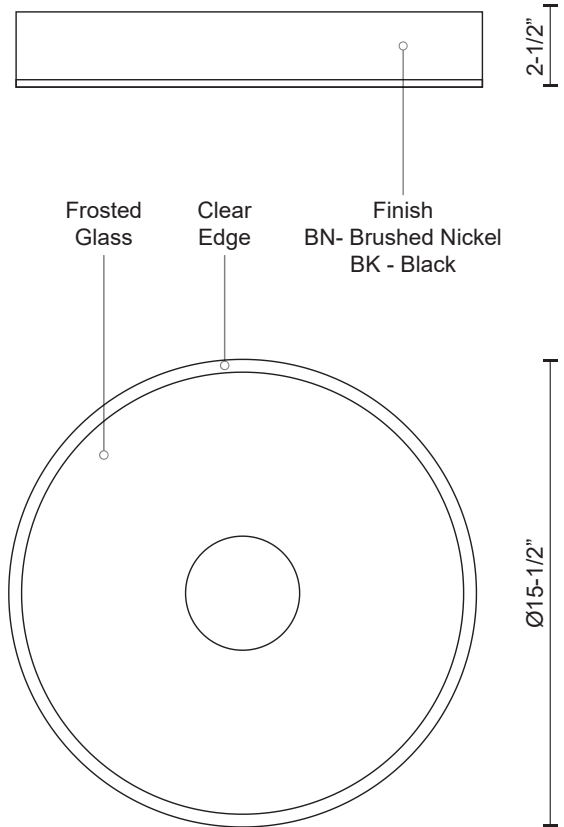

**PARKER
FM7616**
FLUSH MOUNT

PROJECT

FM7616-BK
Black

FM7616-BN
Brushed Nickel

SPECIFICATION DETAILS

* For custom options, consult factory for details.

Fixture Dimensions	D15-1/2" x H2-1/2"
Light Source	AC LED Module
Total Lumens	2000lm
Wattage	32W
Delivered Lumens	BN-1443lm
Voltage	120V
Color Temperature	3000K
CRI (Ra)	90CRI
Optional Color Temps	2700K - 5000K Available, Minimum Order Quantities Apply
LED Rated Life	50,000 hours
Dimming	100% - 10%, ELV Dimmer (Not Included)
Glass Details	Frosted Glass
Location	Dry
Compliance	Energy Star; T24-JA8;
Warranty	5 Years
Mounting Style	All Orientation; Ceiling and Wall;
CEC Title 24 JA8	Yes, JA8-19
Energy Star Certified	Energy Star Compliant

DESCRIPTION

Clean sophisticated design with perfect aspect for any room. This LED flush mount design includes fine brushed nickel or black metal finish, round frosted glass with crystal clear edges around the trim of glass and equipped with our powerful 120V AC LED technology. May be mounted on the ceiling or wall locations, available in three sizes see series for more information.