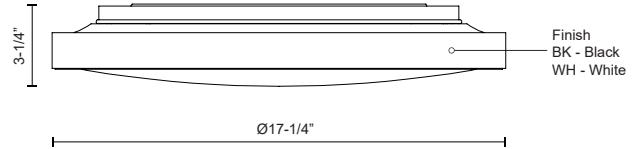

DESCRIPTION

Circular steel base with polymeric body, frosted acrylic lens, glossy body and matte painted base

FM43518-BK
Black

FM43518-WH
White

SPECIFICATION DETAILS

* For custom options, consult factory for details.

Fixture Dimensions	D17-1/4" x H3-1/4"
Light Source	LED
Wattage	30W
Total Lumens	2550lm
Delivered Lumens	BK-1385lm*; WH-1520lm*;
Voltage	120V
Color Temperature	3000K
CRI (Ra)	>90
Optional Color Temps	2700K - 5000K Available, Minimum Order Quantities Apply
LED Rated Life	50,000 hours
Dimming	100% - 10%, ELV Dimmer (Not Included)
Diffuser Details	Frosted Polymeric Diffuser
Location	Dry
Warranty	5 Years