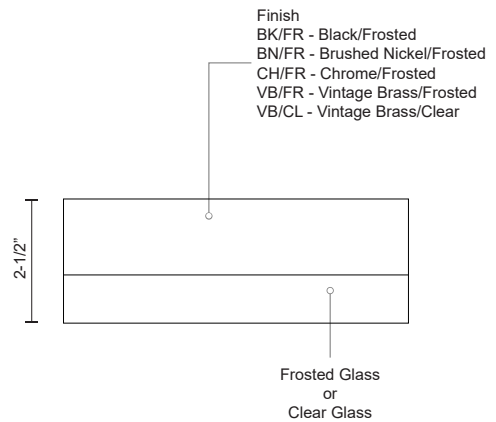

**BEDFORD
FM3506
FLUSH MOUNT**

PROJECT

DESCRIPTION

Single LED round flush mount ceiling fixture with two finishes. Round glass polished surface and painted white interior with chrome/vintage brass finish or round glass frosted and painted white interior with brushed nickel/black finish. Equipped with our powerful 120V AC LED technology.

SPECIFICATION DETAILS

* For custom options, consult factory for details.

Fixture Dimensions	D5-7/8" x H2-1/2"
Light Source	LED
Wattage	10W
Total Lumens	800lm
Delivered Lumens	BN/FR-518lm; VB/CL-532lm;
Voltage	120V
Color Temperature	3000K
CRI (Ra)	>90
Optional Color Temps	2700K - 5000K Available, Minimum Order Quantities Apply
LED Rated Life	50,000 hours
Dimming	100% - 10%, ELV Dimmer (Not Included)
Glass Details	Clear or Frosted Glass
Location	Dry
Warranty	5 Years

Finish
BK/FR - Black/Frosted
BN/FR - Brushed Nickel/Frosted
CH/FR - Chrome/Frosted
VB/FR - Vintage Brass/Frosted
VB/CL - Vintage Brass/Clear

KUZCO

19054 28TH AVENUE
SURREY - BC V3Z 6M3
CANADA

WWW.KUZCOLIGHTING.COM