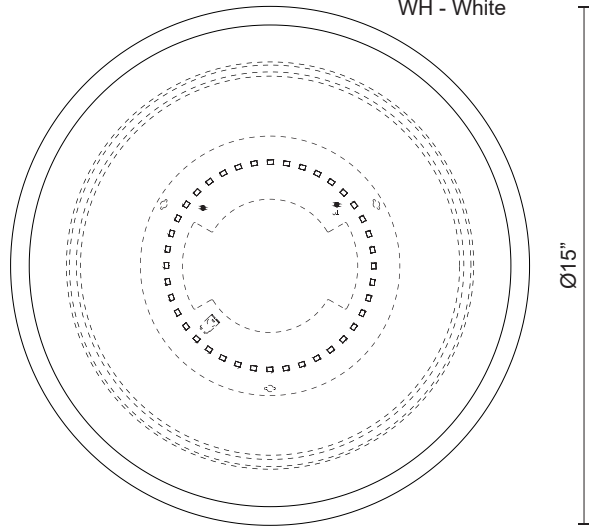

**MALTA
FM1515**
FLUSH MOUNT

PROJECT

DESCRIPTION

Single lamp LED flush mount ceiling fixture with round white opal glass. Metal details available in black, brushed nickel, chrome finish or brushed gold finish and is equipped with our powerful 120V AC LED technology

SPECIFICATION DETAILS

* For custom options, consult factory for details.

Fixture Dimensions	D15" x H3-3/8"
Light Source	AC LED Module
Total Lumens	1300lm
Wattage	19W
Delivered Lumens	BN-840lm
Voltage	120V
Color Temperature	3000K
CRI (Ra)	90CRI
Optional Color Temps	2700K - 5000K Available, Minimum Order Quantities Apply
LED Rated Life	50,000 hours
Dimming	100% - 10%, ELV Dimmer (Not Included)
Glass Details	Opal Glass
Location	Dry
Compliance	T24-JA8
Warranty	5 Years
Mounting Style	All Orientation; Ceiling and Wall;
CEC Title 24 JA8	Yes, JA8-19