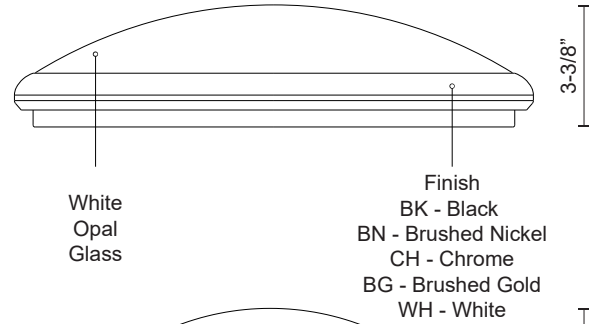

**MALTA
FM1515**
FLUSH MOUNT

PROJECT

DESCRIPTION

Single lamp LED flush mount ceiling fixture with round white opal glass. Metal details available in black, brushed nickel, chrome finish or brushed gold finish and is equipped with our powerful 120V AC LED technology

SPECIFICATION DETAILS

* For custom options, consult factory for details.

Fixture Dimensions	D15" x H3-3/8"
Light Source	AC LED Module
Total Lumens	1300lm
Wattage	19W
Delivered Lumens	BN-840lm
Voltage	120V
Color Temperature	3000K
CRI (Ra)	90CRI
Optional Color Temps	2700K - 5000K Available, Minimum Order Quantities Apply
LED Rated Life	50,000 hours
Dimming	100% - 10%, ELV Dimmer (Not Included)
Glass Details	Opal Glass
Location	Dry
Compliance	T24-JA8
Warranty	5 Years
Mounting Style	All Orientation; Ceiling and Wall;
CEC Title 24 JA8	Yes, JA8-19