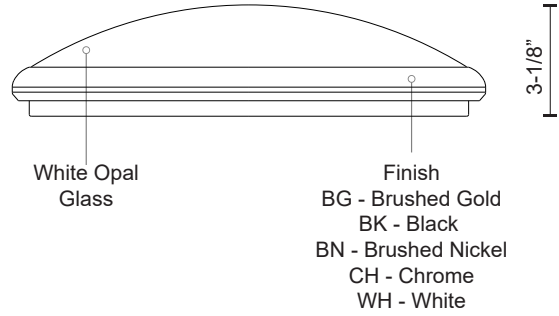

**MALTA  
FM1512**  
FLUSH MOUNT

PROJECT

**DESCRIPTION**

Single lamp LED flush mount ceiling fixture with round white opal glass. Metal details available in black, brushed nickel, chrome and brushed gold finish, and is equipped with our powerful 120V AC LED technology

**SPECIFICATION DETAILS**

\* For custom options, consult factory for details.

<b>Fixture Dimensions</b>	D12" x H3-1/8"
<b>Light Source</b>	AC LED Module
<b>Total Lumens</b>	900lm
<b>Wattage</b>	13W
<b>Delivered Lumens</b>	BN-570lm
<b>Voltage</b>	120V
<b>Color Temperature</b>	3000K
<b>CRI (Ra)</b>	90CRI
<b>Optional Color Temps</b>	2700K - 5000K Available, Minimum Order Quantities Apply
<b>LED Rated Life</b>	50,000 hours
<b>Dimming</b>	100% - 10%, ELV Dimmer (Not Included)
<b>Glass Details</b>	Opal Glass
<b>Location</b>	Dry
<b>Compliance</b>	T24-JA8
<b>Warranty</b>	5 Years
<b>Mounting Style</b>	All Orientation; Ceiling and Wall;
<b>CEC Title 24 JA8</b>	Yes, JA8-19