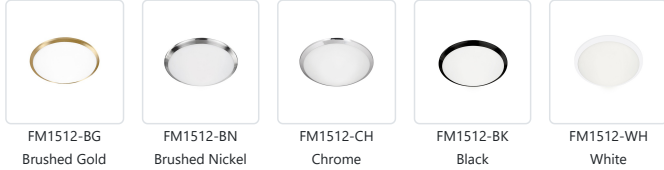

**MALTA  
FM1512**  
FLUSH MOUNT

PROJECT

**DESCRIPTION**

Single lamp LED flush mount ceiling fixture with round white opal glass. Metal details available in black, brushed nickel, chrome and brushed gold finish, and is equipped with our powerful 120V AC LED technology

**SPECIFICATION DETAILS**

\* For custom options, consult factory for details.

<b>Fixture Dimensions</b>	D12" x H3-1/8"
<b>Light Source</b>	AC LED Module
<b>Total Lumens</b>	900lm
<b>Wattage</b>	13W
<b>Delivered Lumens</b>	BN-570lm
<b>Voltage</b>	120V
<b>Color Temperature</b>	3000K
<b>CRI (Ra)</b>	90CRI
<b>Optional Color Temps</b>	2700K - 5000K Available, Minimum Order Quantities Apply
<b>LED Rated Life</b>	50,000 hours
<b>Dimming</b>	100% - 10%, ELV Dimmer (Not Included)
<b>Glass Details</b>	Opal Glass
<b>Location</b>	Dry
<b>Compliance</b>	T24-JA8
<b>Warranty</b>	5 Years
<b>Mounting Style</b>	All Orientation; Ceiling and Wall;
<b>CEC Title 24 JA8</b>	Yes, JA8-19