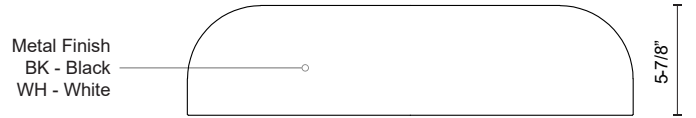

BEACON
FM13124
 FLUSH MOUNT

PROJECT

FM13124-BK
Black

FM13124-WH
White

SPECIFICATION DETAILS

* For custom options, consult factory for details.

Fixture Dimensions	D24" x H5-7/8"
Light Source	LED
Wattage	76W
Total Lumens	4800lm
Delivered Lumens	BK-2840lm; WH-2876lm;
Voltage	120V
Color Temperature	3000K
CRI (Ra)	>90
Optional Color Temps	2700K - 5000K Available, Minimum Order Quantities Apply
LED Rated Life	50,000 hours
Dimming	100% - 10%, ELV Dimmer (Not Included)
Shade Details	Heavy Spun Powder Coated Steel
Location	Dry
Warranty	5 Years

DESCRIPTION

The Beacon family is bold, contemporary, and timeless. Made with a steel shade and a powder-coated finish, this classic form can complement any space. Even illumination is produced with LED technology. Available as a flush mount or pendant in two sizes.