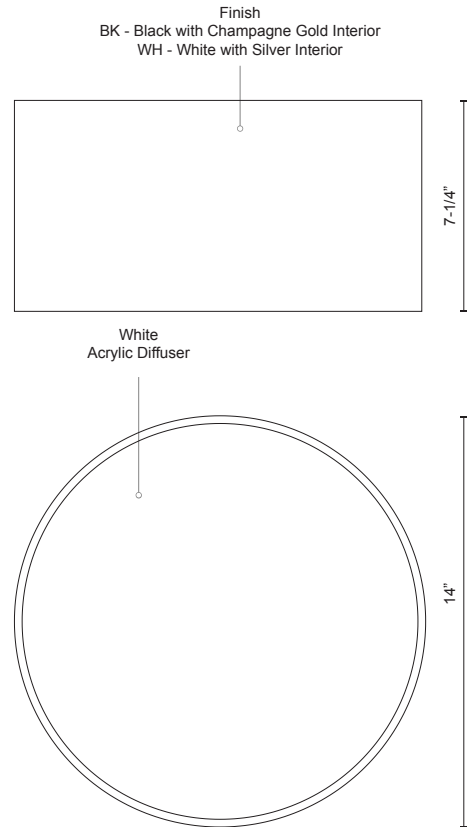

MOUSINNI
FM11414
 FLUSH MOUNT

PROJECT

FM11414-BK
Black

FM11414-WH
White

SPECIFICATION DETAILS

* For custom options, consult factory for details.

Fixture Dimensions	D14" x H7-1/4"
Light Source	LED
Wattage	20W
Total Lumens	1600lm
Delivered Lumens	BK-572lm; WH-755lm;
Voltage	120V
Color Temperature	3000K
CRI (Ra)	>90
Optional Color Temps	2700K - 5000K Available, Minimum Order Quantities Apply
LED Rated Life	50,000 hours
Dimming	100% - 10%, ELV Dimmer (Not Included)
Diffuser Details	White Acrylic Diffuser
Shade Details	Formed Aluminum Reflector
Location	Dry
Warranty	5 Years

DESCRIPTION

Immaculate in design two toned round cylinder shaped flush mount with white acrylic diffuser. Available in three different sizes and metal finishes in matte black exterior with champagne gold interior and white exterior with sleek silver interior. Equipped with our powerful 120V, AC LED technology