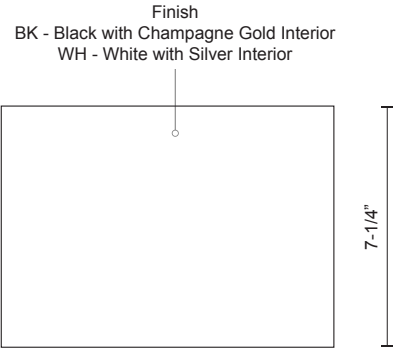

**MOUSINNI**  
**FM11410**  
 FLUSH MOUNT

PROJECT

FM11410-WH  
White

FM11410-BK  
Black

**DESCRIPTION**

Immaculate in design two toned round cylinder shaped flush mount with white acrylic diffuser. Available in three different sizes and metal finishes in matte black exterior with champagne gold interior and white exterior with sleek silver interior. Equipped with our powerful 120V, AC LED technology

**SPECIFICATION DETAILS**

\* For custom options, consult factory for details.

<b>Fixture Dimensions</b>	D9-3/4" x H7-1/4"
<b>Light Source</b>	LED
<b>Wattage</b>	16W
<b>Total Lumens</b>	1300lm
<b>Delivered Lumens</b>	BK-365lm; WH-482lm;
<b>Voltage</b>	120V
<b>Color Temperature</b>	3000K
<b>CRI (Ra)</b>	>90
<b>Optional Color Temps</b>	2700K - 5000K Available, Minimum Order Quantities Apply
<b>LED Rated Life</b>	50,000 hours
<b>Dimming</b>	100% - 10%, ELV Dimmer (Not Included)
<b>Diffuser Details</b>	White Acrylic Diffuser
<b>Shade Details</b>	Formed Aluminum Reflector
<b>Location</b>	Dry
<b>Warranty</b>	5 Years