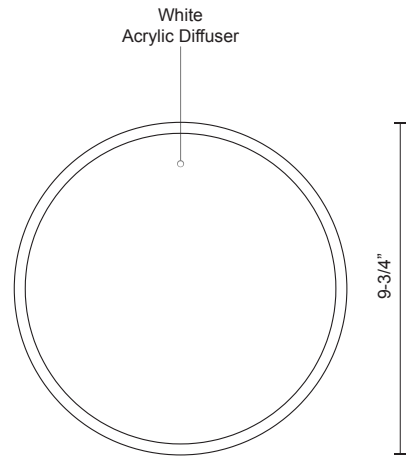

**MOUSINNI**  
**FM11410**  
 FLUSH MOUNT

PROJECT

FM11410-WH  
White

FM11410-BK  
Black

**DESCRIPTION**

Immaculate in design two toned round cylinder shaped flush mount with white acrylic diffuser. Available in three different sizes and metal finishes in matte black exterior with champagne gold interior and white exterior with sleek silver interior. Equipped with our powerful 120V, AC LED technology

**SPECIFICATION DETAILS**

\* For custom options, consult factory for details.

<b>Fixture Dimensions</b>	D9-3/4" x H7-1/4"
<b>Light Source</b>	LED
<b>Wattage</b>	16W
<b>Total Lumens</b>	1300lm
<b>Delivered Lumens</b>	BK-365lm; WH-482lm;
<b>Voltage</b>	120V
<b>Color Temperature</b>	3000K
<b>CRI (Ra)</b>	>90
<b>Optional Color Temps</b>	2700K - 5000K Available, Minimum Order Quantities Apply
<b>LED Rated Life</b>	50,000 hours
<b>Dimming</b>	100% - 10%, ELV Dimmer (Not Included)
<b>Diffuser Details</b>	White Acrylic Diffuser
<b>Shade Details</b>	Formed Aluminum Reflector
<b>Location</b>	Dry
<b>Warranty</b>	5 Years