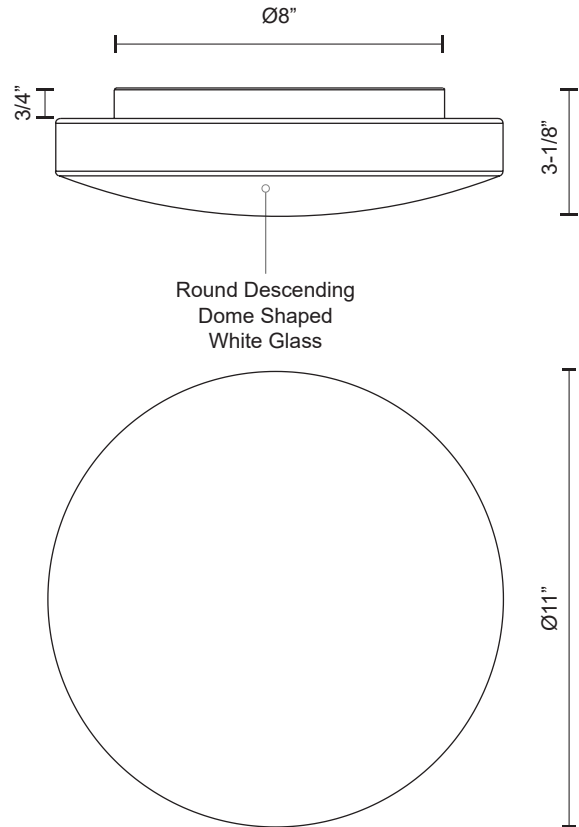

**TRAFALGAR
FM11011-WH**
FLUSH MOUNT

PROJECT

DESCRIPTION

Minimalist designed LED flush mount with round descending dome shaped white glass and white powder coated canopy. Equipped with our powerful 120V, AC LED technology. Available in three different sizes and matching pendants see series for more details.

SPECIFICATION DETAILS

* For custom options, consult factory for details.

Fixture Dimensions	D11" x H3-1/8"
Light Source	LED
Wattage	13W
Total Lumens	1000lm
Delivered Lumens	WH-745lm
Voltage	120V
Color Temperature	3000K
CRI (Ra)	>90
Optional Color Temps	2700K - 5000K Available, Minimum Order Quantities Apply
LED Rated Life	50,000 hours
Dimming	100% - 10%, ELV Dimmer (Not Included)
Glass Details	White Opal Glass
Location	Dry
Warranty	5 Years
Finish Option(s)	White