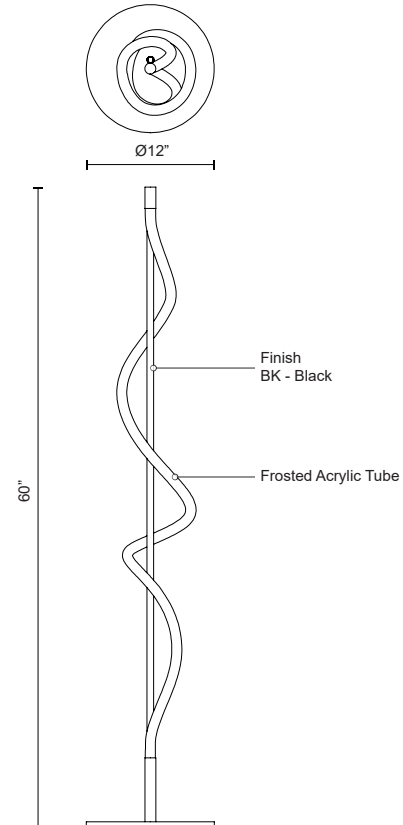

# CURSIVE FL95360

LAMPS

PROJECT

## DESCRIPTION

The Cursive fixture features an elegant acrylic form dancing around a center rod, supported by a minimal base. Available in a black metal finish, this dimensional floor piece offers soft ambient light diffused by a frosted lens.

## SPECIFICATION DETAILS

\* For custom options, consult factory for details.

<b>Fixture Dimensions</b>	D12" x H60"
<b>Light Source</b>	LED with DC Driver
<b>Wattage</b>	20W
<b>Total Lumens</b>	2100lm
<b>Delivered Lumens</b>	BK-1691lm
<b>Voltage</b>	120V
<b>Color Temperature</b>	3000K
<b>CRI (Ra)</b>	90CRI
<b>Optional Color Temps</b>	2700K - 5000K Available, Minimum Order Quantities Apply
<b>LED Rated Life</b>	50,000 hours
<b>Dimming</b>	100% - 10%, Touch dimmer
<b>Diffuser Details</b>	Frosted acrylic diffuser
<b>Location</b>	Dry
<b>Warranty</b>	5 Years
<b>Finish Option(s)</b>	Black