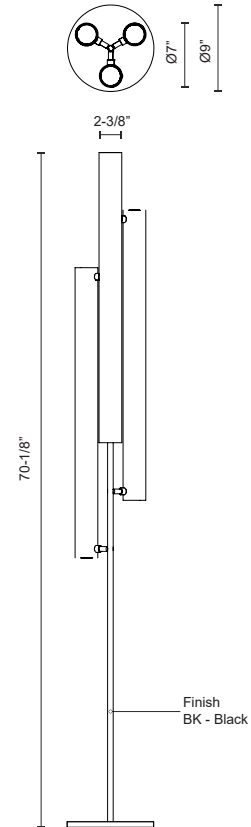

GRAMERCY FL70355

LAMPS

PROJECT

DESCRIPTION

Frosted glass cylinders, available as a single or in multiples, are composed around an aluminum die-cast body, emitting an even 360 Degrees glow of ambient light. The Gramercy standing fixtures feature a touch dimmer and a black finish

SPECIFICATION DETAILS

* For custom options, consult factory for details.

Fixture Dimensions	D9" x H70-1/8"
Light Source	LED with DC Driver
Wattage	40W
Total Lumens	3400lm
Delivered Lumens	BK-2000lm*
Voltage	120V
Color Temperature	3000K
CRI (Ra)	90CRI
Optional Color Temps	2700K - 5000K Available, Minimum Order Quantities Apply
LED Rated Life	50,000 hours
Dimming	100% - 10%, Touch dimmer
Glass Details	Frosted Glass
Location	Dry
Warranty	5 Years
Finish Option(s)	Black